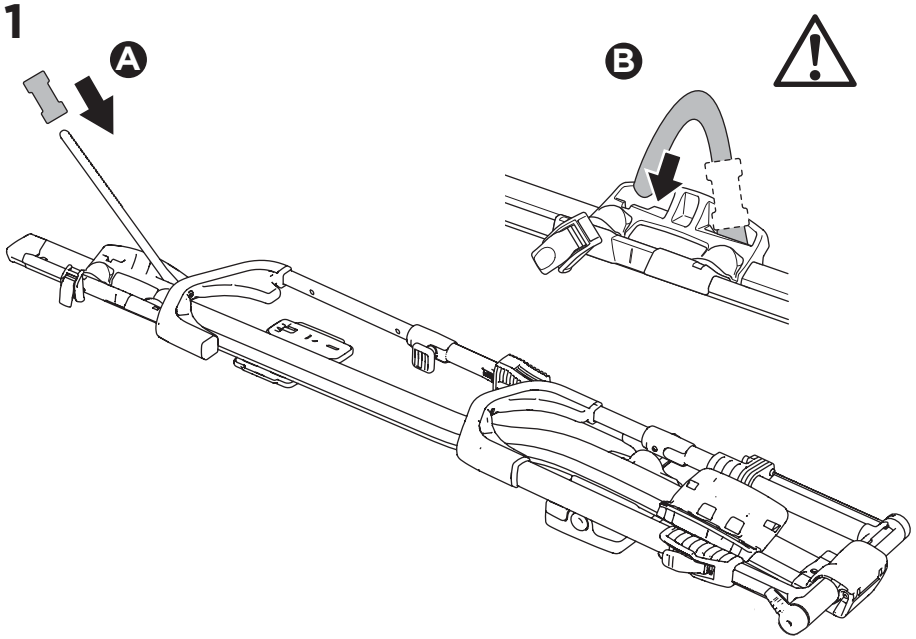

i

20x20 mm T-screw (included)

Thule WingBar Evo/
Thule WingBar/
SlideBar/AeroBar
or other 20 mm T-track

➔ **4** - **5** ➔ **9**

Square bars

Aluminium bars

➔ **6** - **8** ➔ **9**

4