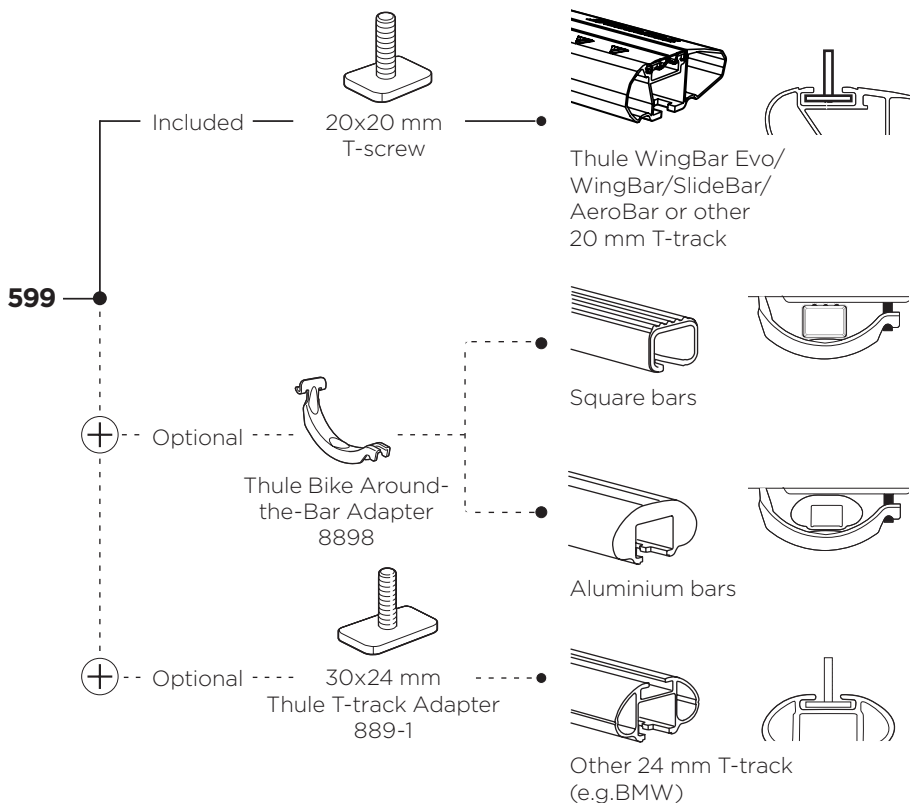

CITY CRASH

Complies with ISO norm

Max
20 kg

7,7 kg

i

Thule Bike Rack Around-the-Bar Adapter

8898

Thule UpRide 599 Fit Table

i

20x20 mm T-screw (included)

Thule WingBar Evo/
Thule WingBar/
SlideBar/AeroBar
or other 20 mm T-track

➔ **4** - **5** ➔ **9**

Square bars

Aluminium bars

➔ **6** - **8** ➔ **9**

4