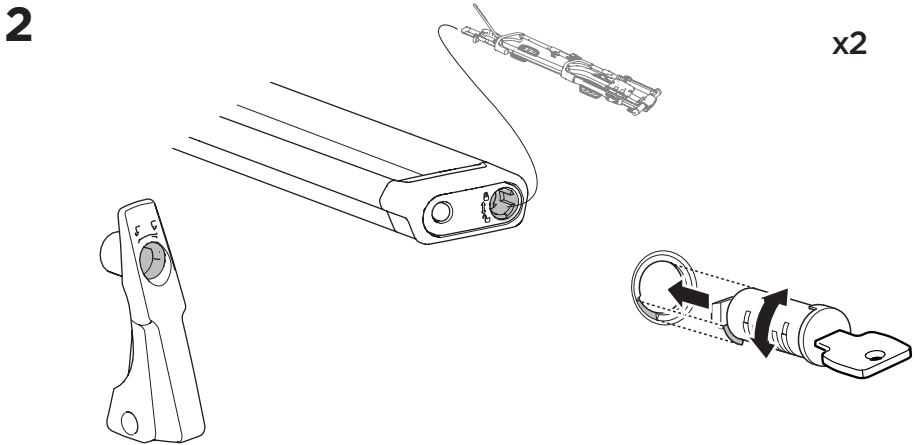

i

20x20 mm T-screw (included)

Thule WingBar Evo/
Thule WingBar/
SlideBar/AeroBar
or other 20 mm T-track

➔ **4** - **5** ➔ **9**

Square bars

Aluminium bars

➔ **6** - **8** ➔ **9**

4