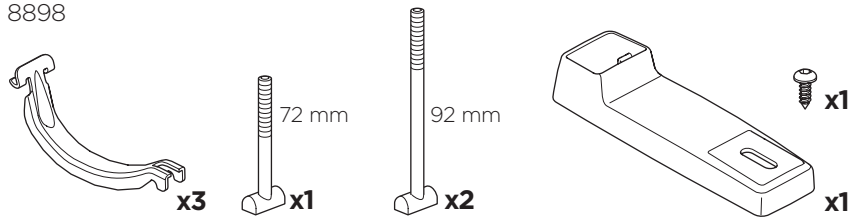

CITY CRASH

Complies with ISO norm

Max
20 kg

7,7 kg

i

Thule Bike Rack Around-the-Bar Adapter

8898

Thule UpRide 599 Fit Table

i

20x20 mm T-screw (included)

Thule WingBar Evo/
Thule WingBar/
SlideBar/AeroBar
or other 20 mm T-track

➔ **4** - **5** ➔ **9**

Square bars

Aluminium bars

➔ **6** - **8** ➔ **9**

4