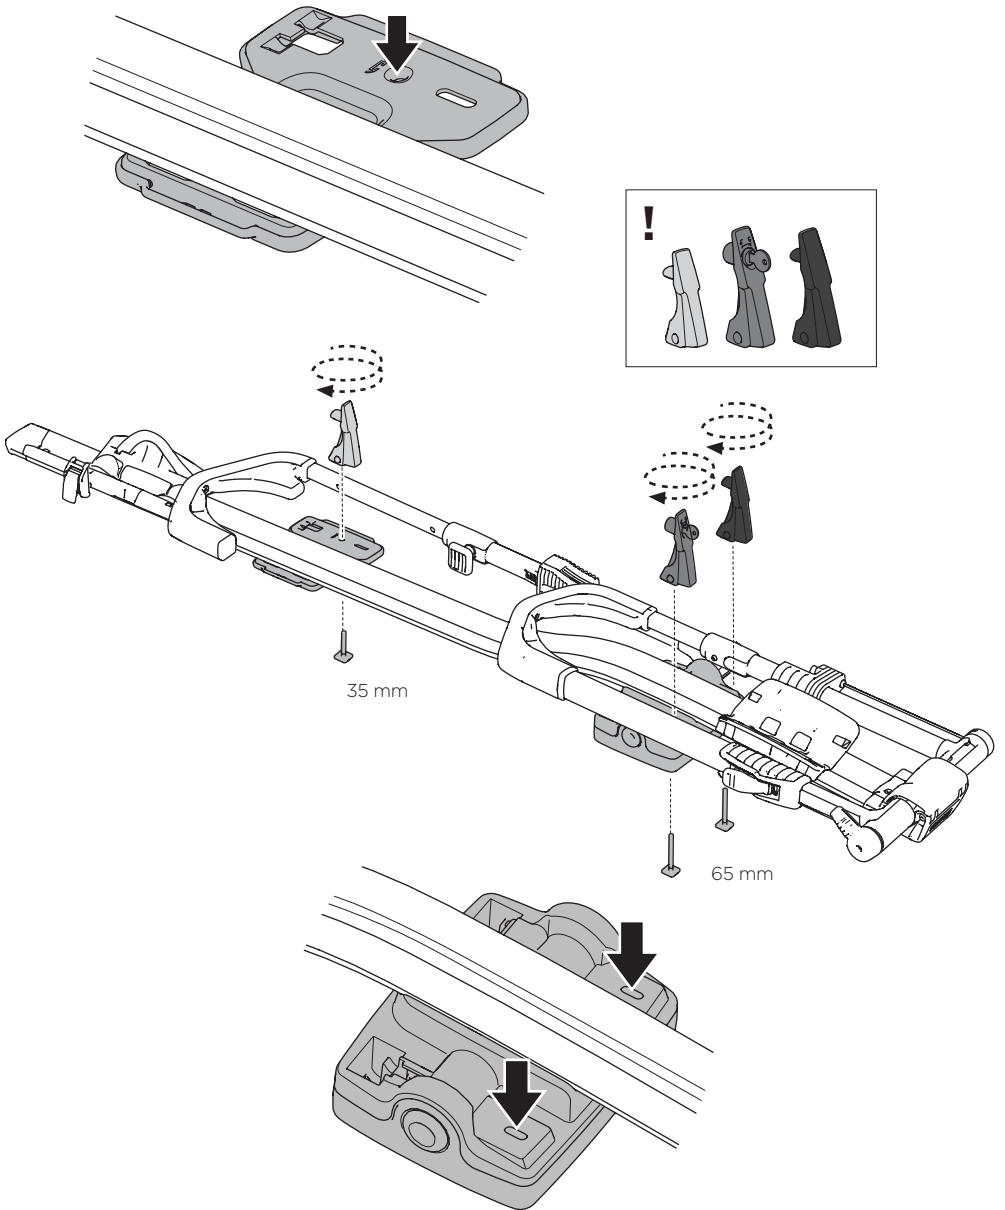

i

20x20 mm T-screw (included)

Thule WingBar Evo/
Thule WingBar/
SlideBar/AeroBar
or other 20 mm T-track

➔ **4** - **5** ➔ **9**

Square bars

Aluminium bars

➔ **6** - **8** ➔ **9**

4