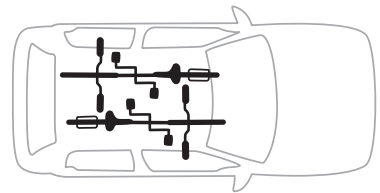

CITY CRASH

Complies with ISO norm

Max
20 kg

7,7 kg

i

Thule Bike Rack Around-the-Bar Adapter

8898

Thule UpRide 599 Fit Table

i

20x20 mm T-screw (included)

Thule WingBar Evo/
Thule WingBar/
SlideBar/AeroBar
or other 20 mm T-track

➔ **4** - **5** ➔ **9**

Square bars

Aluminium bars

➔ **6** - **8** ➔ **9**

4