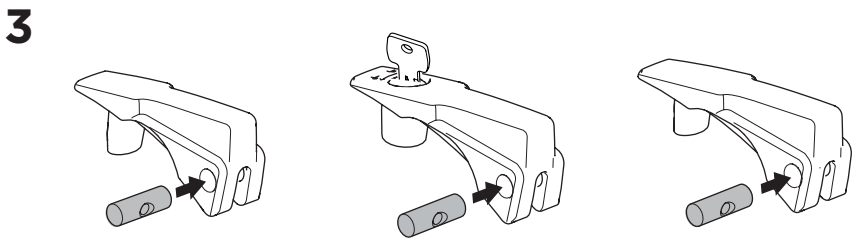

i

20x20 mm T-screw (included)

Thule WingBar Evo/
Thule WingBar/
SlideBar/AeroBar
or other 20 mm T-track

➔ **4** - **5** ➔ **9**

Square bars

Aluminium bars

➔ **6** - **8** ➔ **9**

4