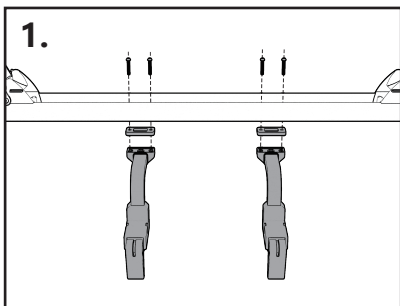

XB2

Scope of delivery

© Tradekar S40011/23A

SPINDER 
Wherever you go

Tradekar Benelux BV

Ohmweg 1
4104 BM CULEMBORG
The Netherlands

+31 (0)345-470990
info@spinder.com
www.spinder.com