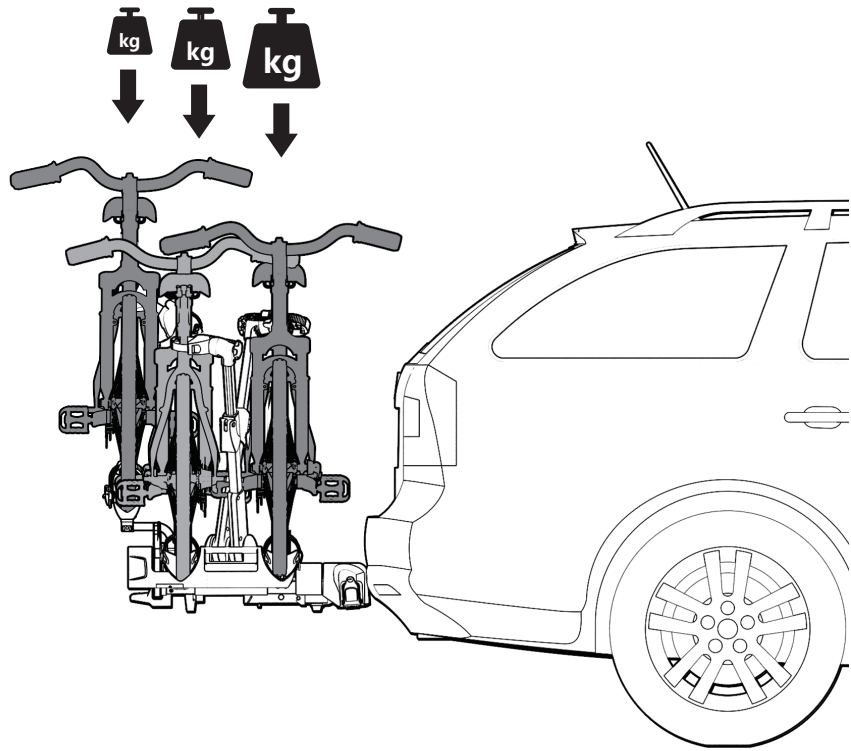

XB2

Scope of delivery

© Tradekar S40011/23A

SPINDER 
Wherever you go

Tradekar Benelux BV

Ohmweg 1
4104 BM CULEMBORG
The Netherlands

+31 (0)345-470990
info@spinder.com
www.spinder.com