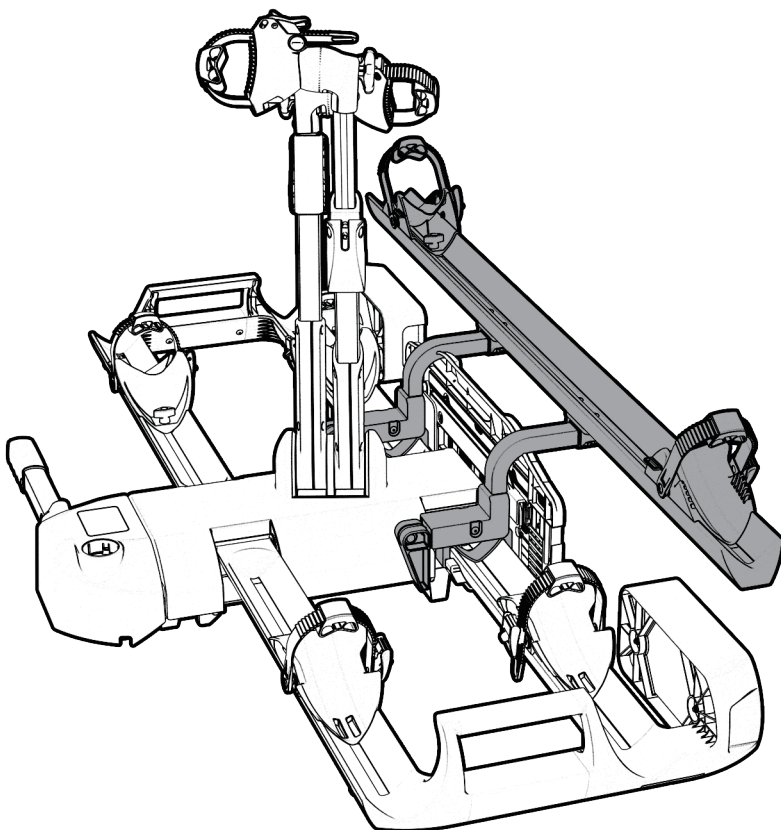

XB2

Scope of delivery

© Tradekar S40011/23A

SPINDER 
Wherever you go

Tradekar Benelux BV

Ohmweg 1
4104 BM CULEMBORG
The Netherlands

+31 (0)345-470990
info@spinder.com
www.spinder.com