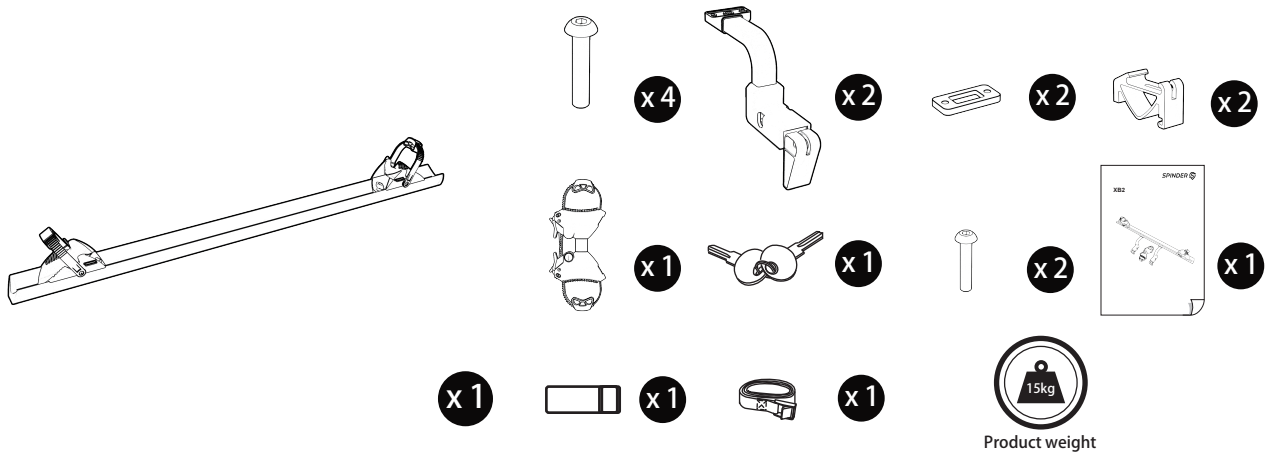

XB2

Scope of delivery

© Tradekar S40011/23A

SPINDER 
Wherever you go

Tradekar Benelux BV

Ohmweg 1
4104 BM CULEMBORG
The Netherlands

+31 (0)345-470990
info@spinder.com
www.spinder.com