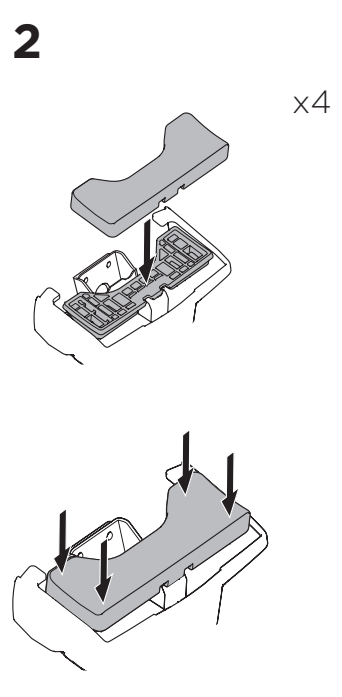

1

Kit 145313

VOLVO C40 Recharge, 5-dr SUV, 22-

ISO 11154-E

5562046001

Bring your life
thule.com

THULE WingBar Evo	THULE WingBar Edge	THULE WingBar	THULE SquareBar Evo	Evo X (scale)	Edge X (scale)
VOLVO C40 Recharge, 5-dr SUV, 22-				45,5	F
THULE ProBar Evo	THULE SlideBar Evo				X (mm/inch)
VOLVO C40 Recharge, 5-dr SUV, 22-				1106 mm / 43 1/2"	

THULE WingBar Evo	THULE WingBar Edge	THULE WingBar	THULE SquareBar Evo	Evo Y (scale)	Edge Y (scale)
VOLVO C40 Recharge, 5-dr SUV, 22-				46,5	D
THULE ProBar Evo	THULE SlideBar Evo				Y (mm/inch)
VOLVO C40 Recharge, 5-dr SUV, 22-				1116 mm / 43 7/8"	

	W (mm/inch)	Z (mm/inch)
VOLVO C40 Recharge, 5-dr SUV, 22-	790 mm / 31 1/8"	205 mm / 8 1/8"