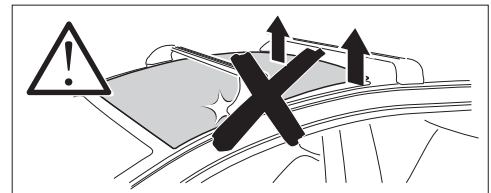

1

Kit 145313

VOLVO C40 Recharge, 5-dr SUV, 22-

ISO 11154-E

5562046001

Bring your life
thule.com

THULE WingBar Evo	THULE WingBar Edge	THULE WingBar	THULE SquareBar Evo	Evo X (scale)	Edge X (scale)
VOLVO C40 Recharge, 5-dr SUV, 22-				45,5	F
THULE ProBar Evo	THULE SlideBar Evo				X (mm/inch)
VOLVO C40 Recharge, 5-dr SUV, 22-				1106 mm / 43 1/2"	

THULE WingBar Evo	THULE WingBar Edge	THULE WingBar	THULE SquareBar Evo	Evo Y (scale)	Edge Y (scale)
VOLVO C40 Recharge, 5-dr SUV, 22-				46,5	D
THULE ProBar Evo	THULE SlideBar Evo				Y (mm/inch)
VOLVO C40 Recharge, 5-dr SUV, 22-				1116 mm / 43 7/8"	

	W (mm/inch)	Z (mm/inch)
VOLVO C40 Recharge, 5-dr SUV, 22-	790 mm / 31 1/8"	205 mm / 8 1/8"