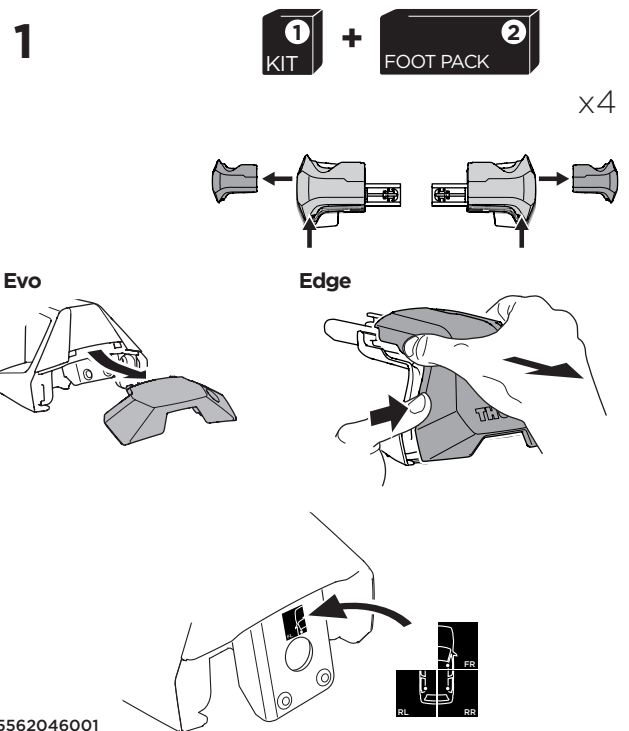

1

Kit 145313

VOLVO C40 Recharge, 5-dr SUV, 22-

ISO 11154-E

5562046001

Bring your life
thule.com

THULE WingBar Evo	THULE WingBar Edge	THULE WingBar	THULE SquareBar Evo	Evo X (scale)	Edge X (scale)
VOLVO C40 Recharge, 5-dr SUV, 22-				45,5	F
THULE ProBar Evo	THULE SlideBar Evo				X (mm/inch)
VOLVO C40 Recharge, 5-dr SUV, 22-				1106 mm / 43 1/2"	

THULE WingBar Evo	THULE WingBar Edge	THULE WingBar	THULE SquareBar Evo	Evo Y (scale)	Edge Y (scale)
VOLVO C40 Recharge, 5-dr SUV, 22-				46,5	D
THULE ProBar Evo	THULE SlideBar Evo				Y (mm/inch)
VOLVO C40 Recharge, 5-dr SUV, 22-				1116 mm / 43 7/8"	

	W (mm/inch)	Z (mm/inch)
VOLVO C40 Recharge, 5-dr SUV, 22-	790 mm / 31 1/8"	205 mm / 8 1/8"