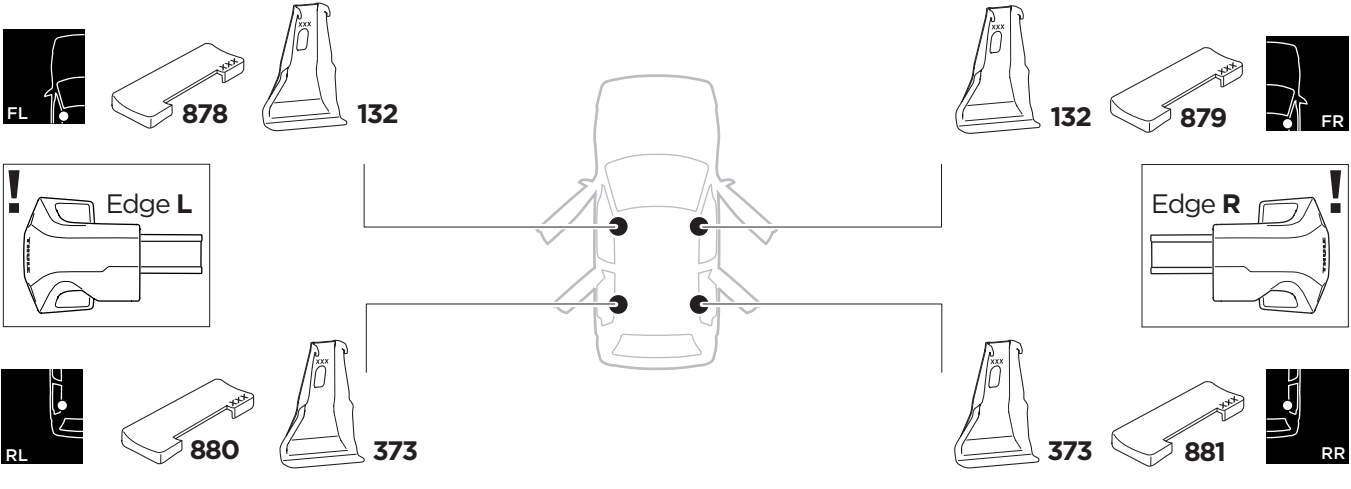

1

Kit 145313

VOLVO C40 Recharge, 5-dr SUV, 22-

ISO 11154-E

5562046001

Bring your life
thule.com

THULE WingBar Evo	THULE WingBar Edge	THULE WingBar	THULE SquareBar Evo	Evo X (scale)	Edge X (scale)
VOLVO C40 Recharge, 5-dr SUV, 22-				45,5	F
THULE ProBar Evo	THULE SlideBar Evo				X (mm/inch)
VOLVO C40 Recharge, 5-dr SUV, 22-				1106 mm / 43 1/2"	

THULE WingBar Evo	THULE WingBar Edge	THULE WingBar	THULE SquareBar Evo	Evo Y (scale)	Edge Y (scale)
VOLVO C40 Recharge, 5-dr SUV, 22-				46,5	D
THULE ProBar Evo	THULE SlideBar Evo				Y (mm/inch)
VOLVO C40 Recharge, 5-dr SUV, 22-				1116 mm / 43 7/8"	

	W (mm/inch)	Z (mm/inch)
VOLVO C40 Recharge, 5-dr SUV, 22-	790 mm / 31 1/8"	205 mm / 8 1/8"