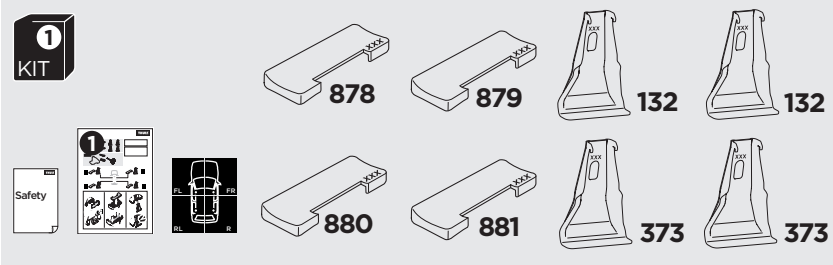

1

Kit 145313

VOLVO C40 Recharge, 5-dr SUV, 22-

ISO 11154-E

5562046001

Bring your life
thule.com

THULE WingBar Evo	THULE WingBar Edge	THULE WingBar	THULE SquareBar Evo	Evo X (scale)	Edge X (scale)
VOLVO C40 Recharge, 5-dr SUV, 22-				45,5	F
THULE ProBar Evo	THULE SlideBar Evo				X (mm/inch)
VOLVO C40 Recharge, 5-dr SUV, 22-				1106 mm / 43 1/2"	

THULE WingBar Evo	THULE WingBar Edge	THULE WingBar	THULE SquareBar Evo	Evo Y (scale)	Edge Y (scale)
VOLVO C40 Recharge, 5-dr SUV, 22-				46,5	D
THULE ProBar Evo	THULE SlideBar Evo				Y (mm/inch)
VOLVO C40 Recharge, 5-dr SUV, 22-				1116 mm / 43 7/8"	

	W (mm/inch)	Z (mm/inch)
VOLVO C40 Recharge, 5-dr SUV, 22-	790 mm / 31 1/8"	205 mm / 8 1/8"