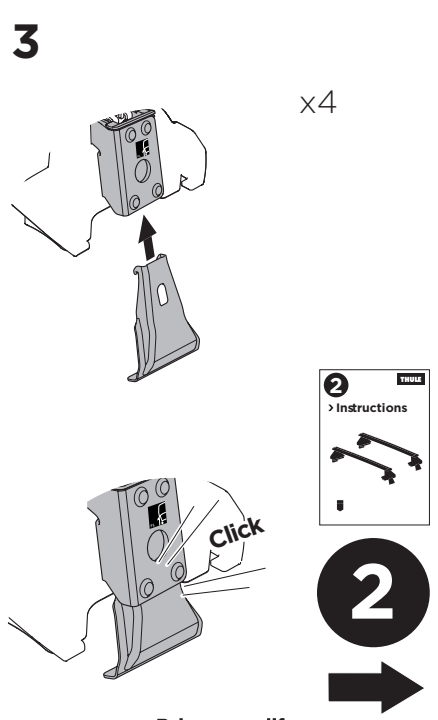

1

Kit 145313

VOLVO C40 Recharge, 5-dr SUV, 22-

ISO 11154-E

5562046001

Bring your life
thule.com

THULE WingBar Evo	THULE WingBar Edge	THULE WingBar	THULE SquareBar Evo	Evo X (scale)	Edge X (scale)
VOLVO C40 Recharge, 5-dr SUV, 22-				45,5	F
THULE ProBar Evo	THULE SlideBar Evo				X (mm/inch)
VOLVO C40 Recharge, 5-dr SUV, 22-				1106 mm / 43 1/2"	

THULE WingBar Evo	THULE WingBar Edge	THULE WingBar	THULE SquareBar Evo	Evo Y (scale)	Edge Y (scale)
VOLVO C40 Recharge, 5-dr SUV, 22-				46,5	D
THULE ProBar Evo	THULE SlideBar Evo				Y (mm/inch)
VOLVO C40 Recharge, 5-dr SUV, 22-				1116 mm / 43 7/8"	

	W (mm/inch)	Z (mm/inch)
VOLVO C40 Recharge, 5-dr SUV, 22-	790 mm / 31 1/8"	205 mm / 8 1/8"