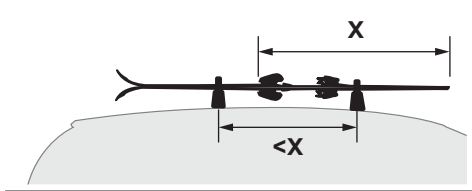

+ Thule SquareBar Adapter 8897

i

1-6, 14-16

+ 29 mm

7-13, 14-16

i

Thule SnowPack 7322

 **2.8 kg**