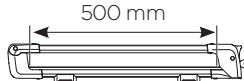

Thule SnowPack 7324

3.8 kg