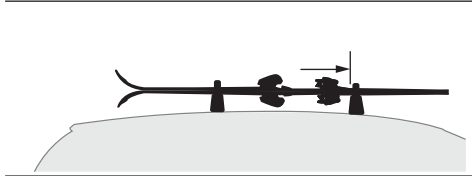

+ Thule SquareBar Adapter 8897

i

1-6, 14-16

+ 29 mm

7-13, 14-16

i

Thule SnowPack 7322

 **2.8 kg**