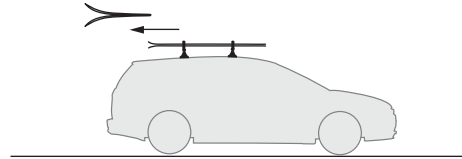

+ Thule SquareBar Adapter 8897

i

1-6, 14-16

+ 29 mm

7-13, 14-16

i

Thule SnowPack 7322

 **2.8 kg**