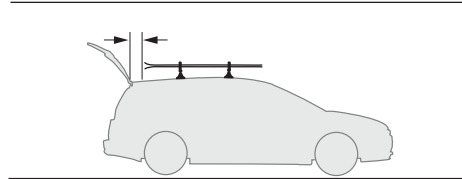

+ Thule SquareBar Adapter 8897

i

1-6, 14-16

+ 29 mm

7-13, 14-16

i

Thule SnowPack 7322

 **2.8 kg**