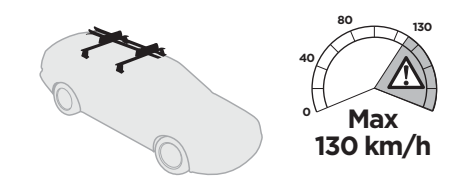

+ Thule SquareBar Adapter 8897

i

1-6, 14-16

+ 29 mm

7-13, 14-16

i

Thule SnowPack 7322

 **2.8 kg**