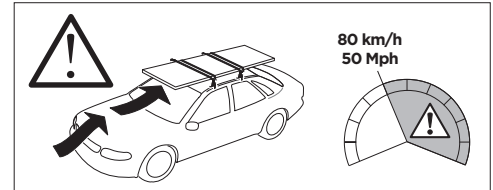

1

Kit 145378

POLESTAR 4, 5-dr SUV, 24-

ISO 11154-E

Bring your life
thule.com

5564008001