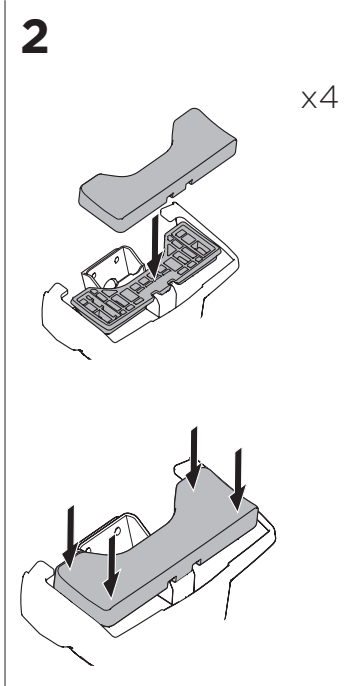

1

Kit 145399

RENAULT Twingo, 5-dr Hatchback, 14-

ISO 11154-E

Bring your life
thule.com

THULE WingBar Evo	THULE WingBar Edge	THULE WingBar	THULE SquareBar Evo	Evo X (scale)	Edge X (scale)
RENAULT Twingo, 5-dr Hatchback, 14-				33	M
THULE ProBar Evo	THULE SlideBar Evo				X (mm/inch)
RENAULT Twingo, 5-dr Hatchback, 14-				981 mm / 38 5/8"	

THULE WingBar Evo	THULE WingBar Edge	THULE WingBar	THULE SquareBar Evo	Evo Y (scale)	Edge Y (scale)
RENAULT Twingo, 5-dr Hatchback, 14-				28	E
THULE ProBar Evo	THULE SlideBar Evo				Y (mm/inch)
RENAULT Twingo, 5-dr Hatchback, 14-				931 mm / 36 5/8"	

	W (mm/inch)	Z (mm/inch)
RENAULT Twingo, 5-dr Hatchback, 14-	685 mm / 27"	250 mm / 9 7/8"