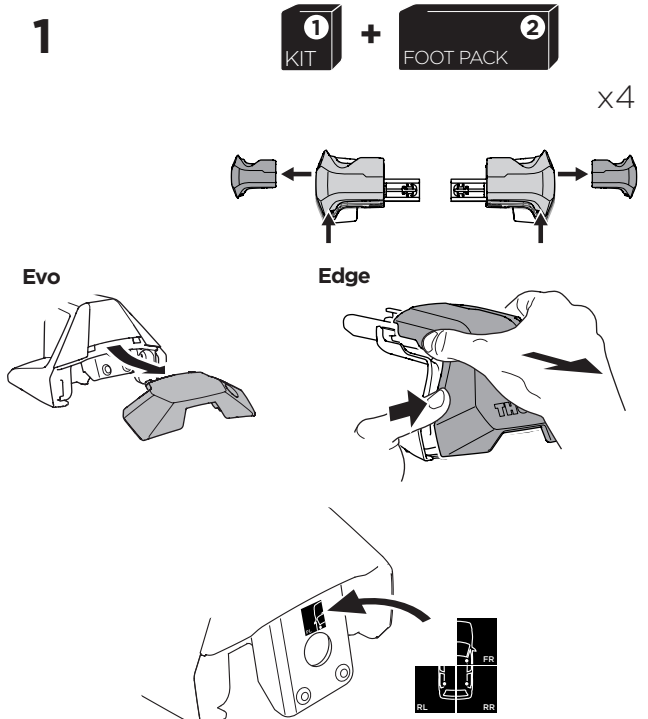

1

Kit 145399

RENAULT Twingo, 5-dr Hatchback, 14-

ISO 11154-E

Bring your life
thule.com

THULE WingBar Evo	THULE WingBar Edge	THULE WingBar	THULE SquareBar Evo	Evo X (scale)	Edge X (scale)
RENAULT Twingo, 5-dr Hatchback, 14-				33	M
THULE ProBar Evo	THULE SlideBar Evo				X (mm/inch)
RENAULT Twingo, 5-dr Hatchback, 14-				981 mm / 38 5/8"	

THULE WingBar Evo	THULE WingBar Edge	THULE WingBar	THULE SquareBar Evo	Evo Y (scale)	Edge Y (scale)
RENAULT Twingo, 5-dr Hatchback, 14-				28	E
THULE ProBar Evo	THULE SlideBar Evo				Y (mm/inch)
RENAULT Twingo, 5-dr Hatchback, 14-				931 mm / 36 5/8"	

	W (mm/inch)	Z (mm/inch)
RENAULT Twingo, 5-dr Hatchback, 14-	685 mm / 27"	250 mm / 9 7/8"