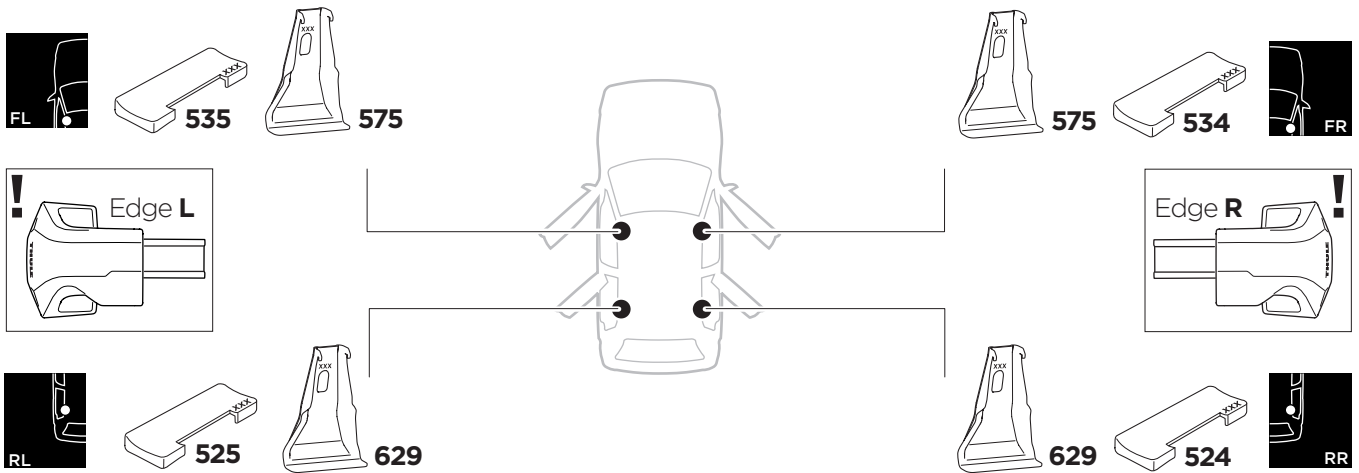

1

Kit 145399

RENAULT Twingo, 5-dr Hatchback, 14-

ISO 11154-E

Bring your life
thule.com

THULE WingBar Evo	THULE WingBar Edge	THULE WingBar	THULE SquareBar Evo	Evo X (scale)	Edge X (scale)
RENAULT Twingo, 5-dr Hatchback, 14-				33	M
THULE ProBar Evo	THULE SlideBar Evo				X (mm/inch)
RENAULT Twingo, 5-dr Hatchback, 14-				981 mm / 38 5/8"	

THULE WingBar Evo	THULE WingBar Edge	THULE WingBar	THULE SquareBar Evo	Evo Y (scale)	Edge Y (scale)
RENAULT Twingo, 5-dr Hatchback, 14-				28	E
THULE ProBar Evo	THULE SlideBar Evo				Y (mm/inch)
RENAULT Twingo, 5-dr Hatchback, 14-				931 mm / 36 5/8"	

	W (mm/inch)	Z (mm/inch)
RENAULT Twingo, 5-dr Hatchback, 14-	685 mm / 27"	250 mm / 9 7/8"