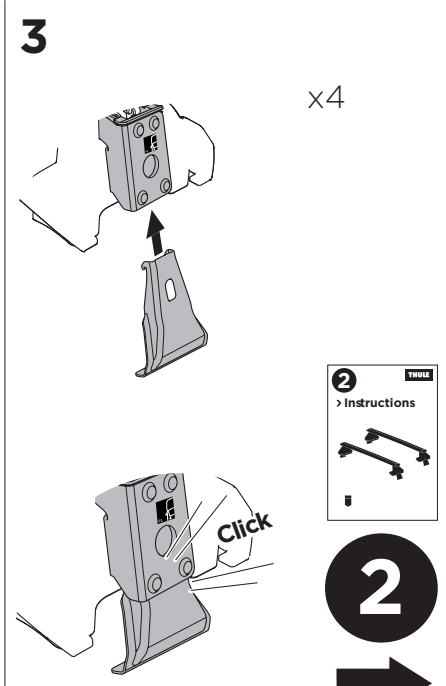

1

Kit 145399

RENAULT Twingo, 5-dr Hatchback, 14-

ISO 11154-E

Bring your life
thule.com

THULE WingBar Evo	THULE WingBar Edge	THULE WingBar	THULE SquareBar Evo	Evo X (scale)	Edge X (scale)
RENAULT Twingo, 5-dr Hatchback, 14-				33	M
THULE ProBar Evo	THULE SlideBar Evo				X (mm/inch)
RENAULT Twingo, 5-dr Hatchback, 14-				981 mm / 38 5/8"	

THULE WingBar Evo	THULE WingBar Edge	THULE WingBar	THULE SquareBar Evo	Evo Y (scale)	Edge Y (scale)
RENAULT Twingo, 5-dr Hatchback, 14-				28	E
THULE ProBar Evo	THULE SlideBar Evo				Y (mm/inch)
RENAULT Twingo, 5-dr Hatchback, 14-				931 mm / 36 5/8"	

	W (mm/inch)	Z (mm/inch)
RENAULT Twingo, 5-dr Hatchback, 14-	685 mm / 27"	250 mm / 9 7/8"