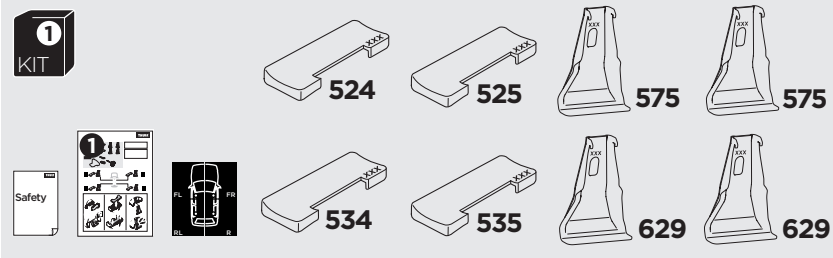

1

Kit 145399

RENAULT Twingo, 5-dr Hatchback, 14-

ISO 11154-E

Bring your life
thule.com

THULE WingBar Evo	THULE WingBar Edge	THULE WingBar	THULE SquareBar Evo	Evo X (scale)	Edge X (scale)
RENAULT Twingo, 5-dr Hatchback, 14-				33	M
THULE ProBar Evo	THULE SlideBar Evo				X (mm/inch)
RENAULT Twingo, 5-dr Hatchback, 14-				981 mm / 38 5/8"	

THULE WingBar Evo	THULE WingBar Edge	THULE WingBar	THULE SquareBar Evo	Evo Y (scale)	Edge Y (scale)
RENAULT Twingo, 5-dr Hatchback, 14-				28	E
THULE ProBar Evo	THULE SlideBar Evo				Y (mm/inch)
RENAULT Twingo, 5-dr Hatchback, 14-				931 mm / 36 5/8"	

	W (mm/inch)	Z (mm/inch)
RENAULT Twingo, 5-dr Hatchback, 14-	685 mm / 27"	250 mm / 9 7/8"