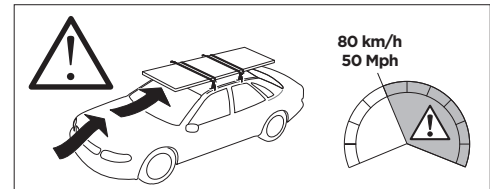

1

Kit 145399

RENAULT Twingo, 5-dr Hatchback, 14-

ISO 11154-E

Bring your life
thule.com

THULE WingBar Evo	THULE WingBar Edge	THULE WingBar	THULE SquareBar Evo	Evo X (scale)	Edge X (scale)
RENAULT Twingo, 5-dr Hatchback, 14-				33	M
THULE ProBar Evo	THULE SlideBar Evo				X (mm/inch)
RENAULT Twingo, 5-dr Hatchback, 14-				981 mm / 38 5/8"	