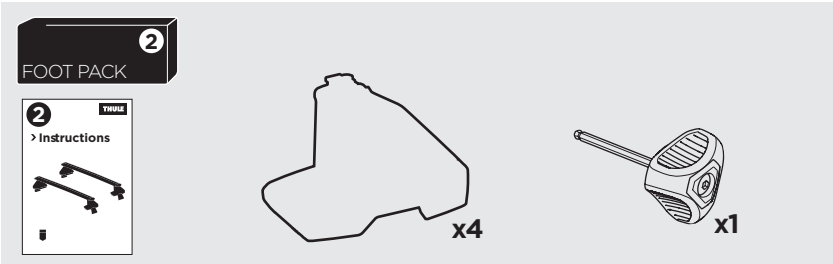

1

Kit 145399

RENAULT Twingo, 5-dr Hatchback, 14-

ISO 11154-E

Bring your life
thule.com

THULE WingBar Evo	THULE WingBar Edge	THULE WingBar	THULE SquareBar Evo	Evo X (scale)	Edge X (scale)
RENAULT Twingo, 5-dr Hatchback, 14-				33	M
THULE ProBar Evo	THULE SlideBar Evo				X (mm/inch)
RENAULT Twingo, 5-dr Hatchback, 14-				981 mm / 38 5/8"	

THULE WingBar Evo	THULE WingBar Edge	THULE WingBar	THULE SquareBar Evo	Evo Y (scale)	Edge Y (scale)
RENAULT Twingo, 5-dr Hatchback, 14-				28	E
THULE ProBar Evo	THULE SlideBar Evo				Y (mm/inch)
RENAULT Twingo, 5-dr Hatchback, 14-				931 mm / 36 5/8"	

	W (mm/inch)	Z (mm/inch)
RENAULT Twingo, 5-dr Hatchback, 14-	685 mm / 27"	250 mm / 9 7/8"