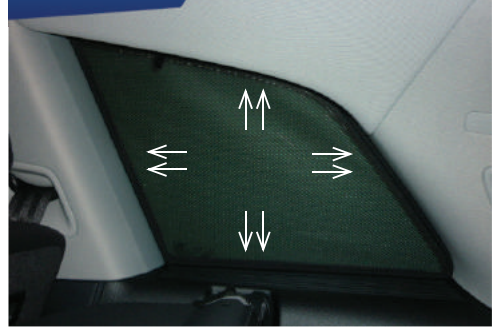

STEP #3

INSERT CLIPS INSIDE WEATHERSTRIP

STEP #4

ENSURE SECURELY FITTED IN PLACE

CAR
SHADES

Quarter Light Shade Installation

AUDI Q7 5DR

AU-Q7-5-B

COMPONENTS NEEDED:

STEP #1

POSITION THE LIGHT SHADE

STEP #2

ENSURE SECURELY FITTED IN PLACE

Rear Shade Installation

AUDI Q7 5DR
AU-Q7-5-B

COMPONENTS NEEDED:

STEP #1

ATTACH CLIPS ON SHADE EDGES

STEP #2

POSITION THE REAR SHADE

STEP #3

INSERT CLIPS BEHIND INTERIOR TRIM

STEP #4

REPEAT THE PROCESS ON OTHER SHADE