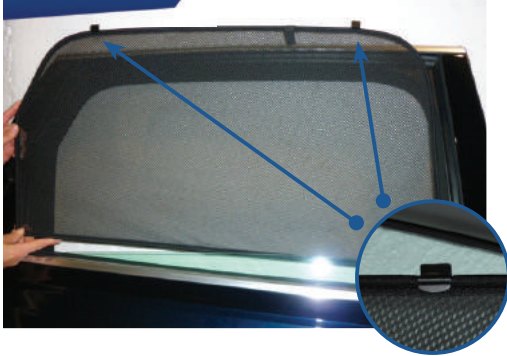

CL-M14 x 1

Side Shade Installation

AUDI Q7 5DR
AU-Q7-5-B

COMPONENTS NEEDED:

STEP #1

ATTACH CLIPS ON SHADE EDGES

STEP #2

POSITION THE SIDE SHADE

STEP #3

INSERT CLIPS INSIDE WEATHERSTRIP

STEP #4

ENSURE SECURELY FITTED IN PLACE

CAR
SHADES

Quarter Light Shade Installation

AUDI Q7 5DR

AU-Q7-5-B