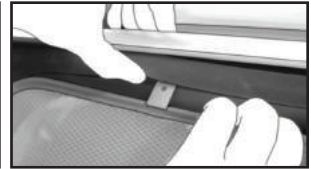

STEP #3

INSERT CLIPS INSIDE WEATHERSTRIP