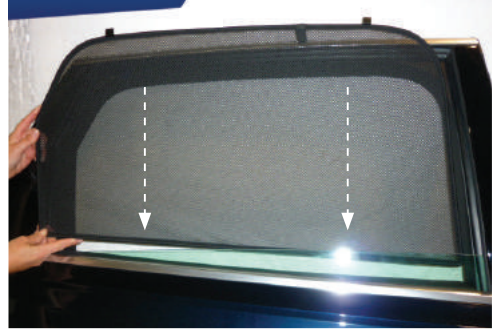

CL-M14 x 1

Side Shade Installation

AUDI Q7 5DR
AU-Q7-5-B

COMPONENTS NEEDED:

STEP #1

ATTACH CLIPS ON SHADE EDGES

STEP #2

POSITION THE SIDE SHADE

STEP #3

INSERT CLIPS INSIDE WEATHERSTRIP

STEP #4

ENSURE SECURELY FITTED IN PLACE

CAR
SHADES

Quarter Light Shade Installation

AUDI Q7 5DR

AU-Q7-5-B