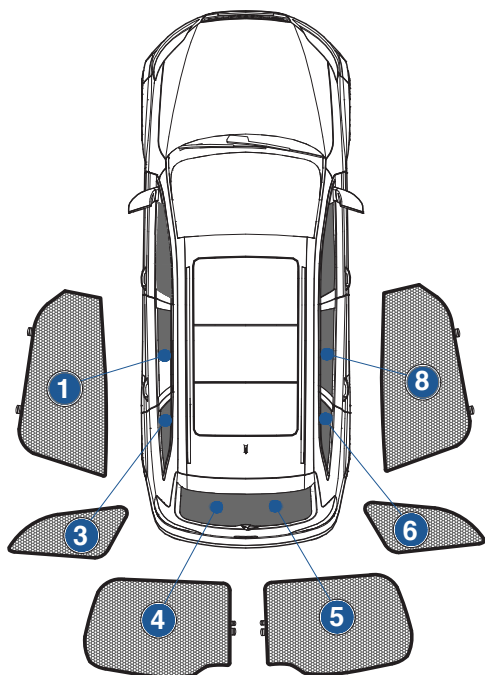

COMPONENTS INCLUDED

SHADES

FIXING CLIPS