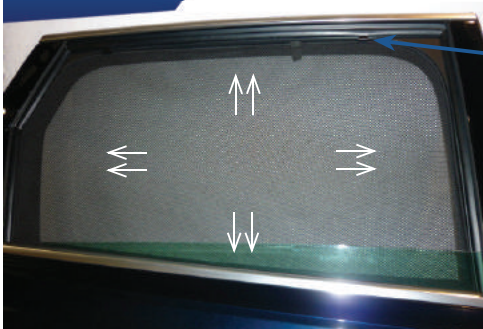

CL-M14 x 1

Side Shade Installation

AUDI Q7 5DR
AU-Q7-5-B

COMPONENTS NEEDED:

STEP #1

ATTACH CLIPS ON SHADE EDGES

STEP #2

POSITION THE SIDE SHADE

STEP #3

INSERT CLIPS INSIDE WEATHERSTRIP

STEP #4

ENSURE SECURELY FITTED IN PLACE

CAR
SHADES

Quarter Light Shade Installation

AUDI Q7 5DR

AU-Q7-5-B