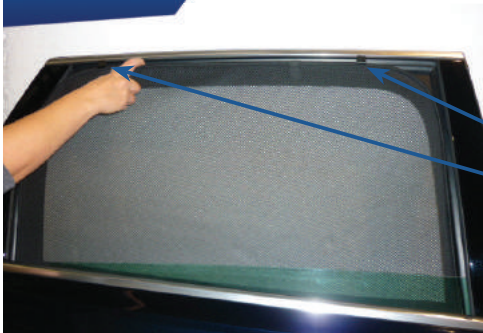

CL-M14 x 1

Side Shade Installation

AUDI Q7 5DR
AU-Q7-5-B

COMPONENTS NEEDED:

STEP #1

ATTACH CLIPS ON SHADE EDGES

STEP #2

POSITION THE SIDE SHADE

STEP #3

INSERT CLIPS INSIDE WEATHERSTRIP

STEP #4

ENSURE SECURELY FITTED IN PLACE

CAR
SHADES

Quarter Light Shade Installation

AUDI Q7 5DR

AU-Q7-5-B