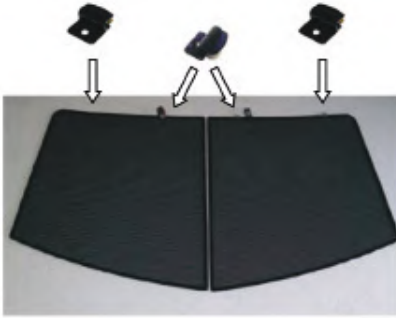

# Installation

AUDI A4 4DR  
AU-A4-4-B

# Installation

AUDI A4 4DR  
AU-A4-4-B

1. Attach clips to the shade

2

3

4