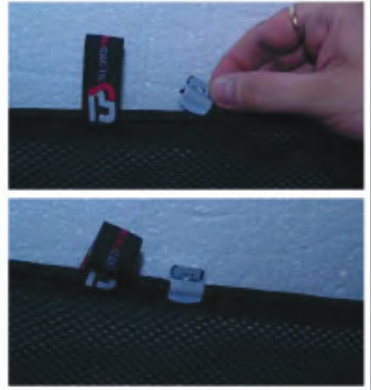

# Installation

AUDI A4 4DR  
AU-A4-4-B

# Installation

AUDI A4 4DR  
AU-A4-4-B

1. Attach clips to the shade

2

3

4