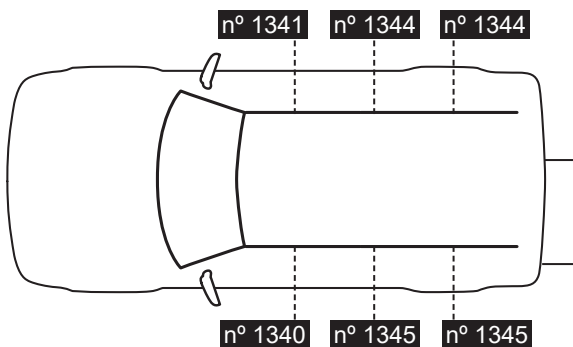

8.

Toyota Land Cruiser 5p (02→10)

Toyota Land Cruiser 5p (10→)

1