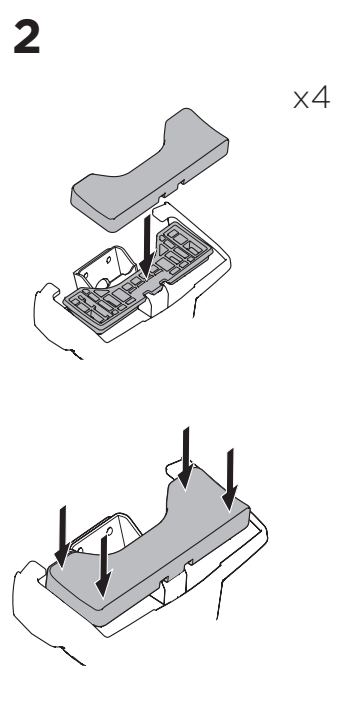

1

Kit 145303

DACIA Sandero, 5-dr Hatchback, 21-

ISO 11154-E

THULE WingBar Evo	THULE WingBar Edge	THULE WingBar	THULE SquareBar Evo	Evo X (scale)	Edge X (scale)
DACIA Sandero, 5-dr Hatchback, 21-				41	O
THULE ProBar Evo	THULE SlideBar Evo				X (mm/inch)
DACIA Sandero, 5-dr Hatchback, 21-				1061 mm / 41 3/4"	

THULE WingBar Evo	THULE WingBar Edge	THULE WingBar	THULE SquareBar Evo	Evo Y (scale)	Edge Y (scale)
DACIA Sandero, 5-dr Hatchback, 21-				39	A
THULE ProBar Evo	THULE SlideBar Evo				Y (mm/inch)
DACIA Sandero, 5-dr Hatchback, 21-				1041 mm / 41"	

	W (mm/inch)	Z (mm/inch)
DACIA Sandero, 5-dr Hatchback, 21-	236 mm / 9 1/4"	736 mm / 29"