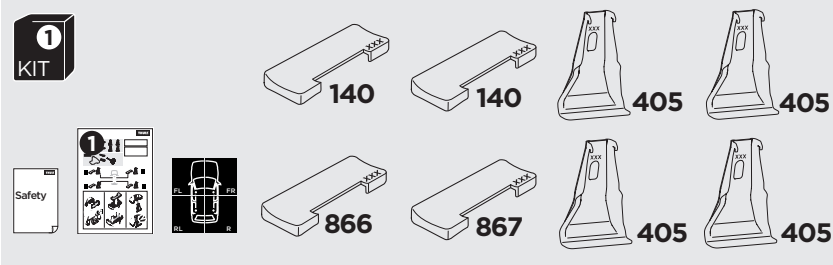

1

Kit 145303

DACIA Sandero, 5-dr Hatchback, 21-

ISO 11154-E

THULE WingBar Evo	THULE WingBar Edge	THULE WingBar	THULE SquareBar Evo	Evo X (scale)	Edge X (scale)
DACIA Sandero, 5-dr Hatchback, 21-				41	O
THULE ProBar Evo	THULE SlideBar Evo				X (mm/inch)
DACIA Sandero, 5-dr Hatchback, 21-				1061 mm / 41 3/4"	

THULE WingBar Evo	THULE WingBar Edge	THULE WingBar	THULE SquareBar Evo	Evo Y (scale)	Edge Y (scale)
DACIA Sandero, 5-dr Hatchback, 21-				39	A
THULE ProBar Evo	THULE SlideBar Evo				Y (mm/inch)
DACIA Sandero, 5-dr Hatchback, 21-				1041 mm / 41"	

	W (mm/inch)	Z (mm/inch)
DACIA Sandero, 5-dr Hatchback, 21-	236 mm / 9 1/4"	736 mm / 29"