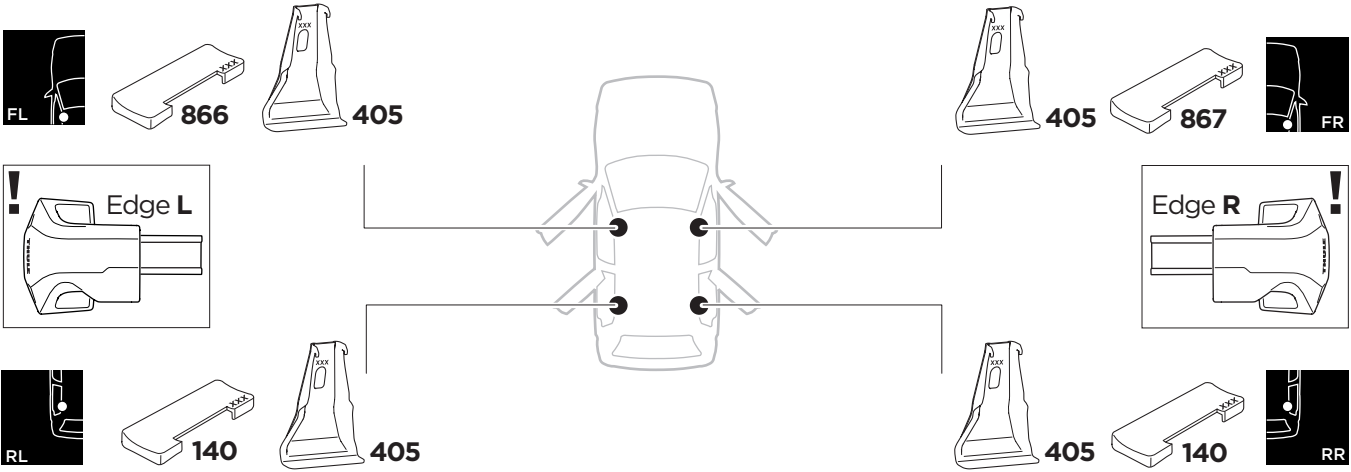

1

Kit 145303

DACIA Sandero, 5-dr Hatchback, 21-

ISO 11154-E

THULE WingBar Evo	THULE WingBar Edge	THULE WingBar	THULE SquareBar Evo	Evo X (scale)	Edge X (scale)
DACIA Sandero, 5-dr Hatchback, 21-				41	O
THULE ProBar Evo	THULE SlideBar Evo				X (mm/inch)
DACIA Sandero, 5-dr Hatchback, 21-				1061 mm / 41 3/4"	

THULE WingBar Evo	THULE WingBar Edge	THULE WingBar	THULE SquareBar Evo	Evo Y (scale)	Edge Y (scale)
DACIA Sandero, 5-dr Hatchback, 21-				39	A
THULE ProBar Evo	THULE SlideBar Evo				Y (mm/inch)
DACIA Sandero, 5-dr Hatchback, 21-				1041 mm / 41"	

	W (mm/inch)	Z (mm/inch)
DACIA Sandero, 5-dr Hatchback, 21-	236 mm / 9 1/4"	736 mm / 29"