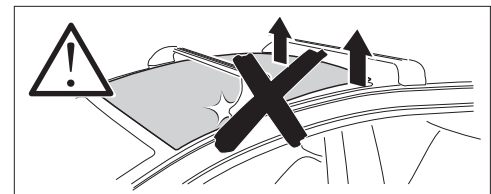

1

Kit 186080

TOYOTA Corolla Touring Sports, 5-dr Estate, 19-

ISO 11154-E

This kit is only for vehicles with flush railing.

1 KIT

O31 x4   O50 x4   O39 x4   Spare Part 54201 x4

Max: 75 kg / 165 lbs

Max 130 km/h 80 Mph

2 FOOT PACK

4 Nm

80 km/h 50 Mph