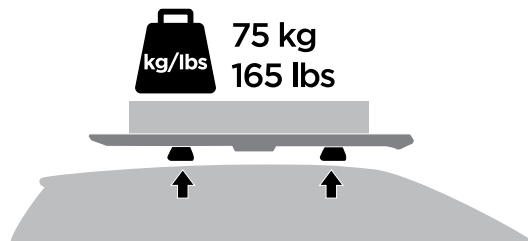

+

+

=

Thule Caprock attachment options

- 1** Attached directly to Thule load carrier feet (sold separately)

Max load up to 100kg/220lbs

- 2** Attached to existing crossbars, using the Thule Caprock Crossbar Kit (sold separately)

Max load up to 100kg/220lbs

- 3** Attached to Thule Xsporter Pro, using the Thule Caprock Xsporter Pro kit (sold separately)

Max load up to 150kg/330lbs

Thule Caprock attached directly to Thule load carrier feet