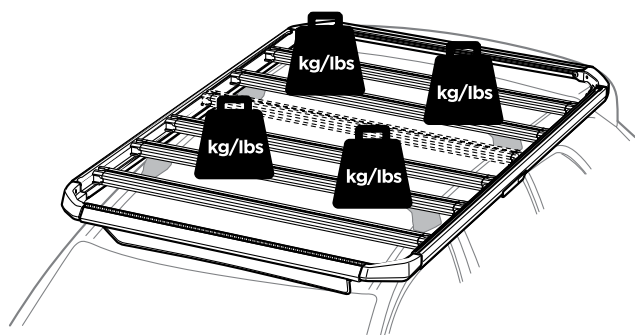

THULE[®]
SWEDEN

› Thule Caprock

New recommendations 04/04/23

Bring your life
[thule.com](https://www.thule.com)

Thule Caprock platform is capable of carrying up to 330 lbs/150 kg when properly installed and the load is evenly distributed. Your weight limit will vary by your mounting option and your vehicles capability.

+

+

=

Thule Caprock attachment options

- 1** Attached directly to Thule load carrier feet (sold separately)

Max load up to 100kg/220lbs

- 2** Attached to existing crossbars, using the Thule Caprock Crossbar Kit (sold separately)