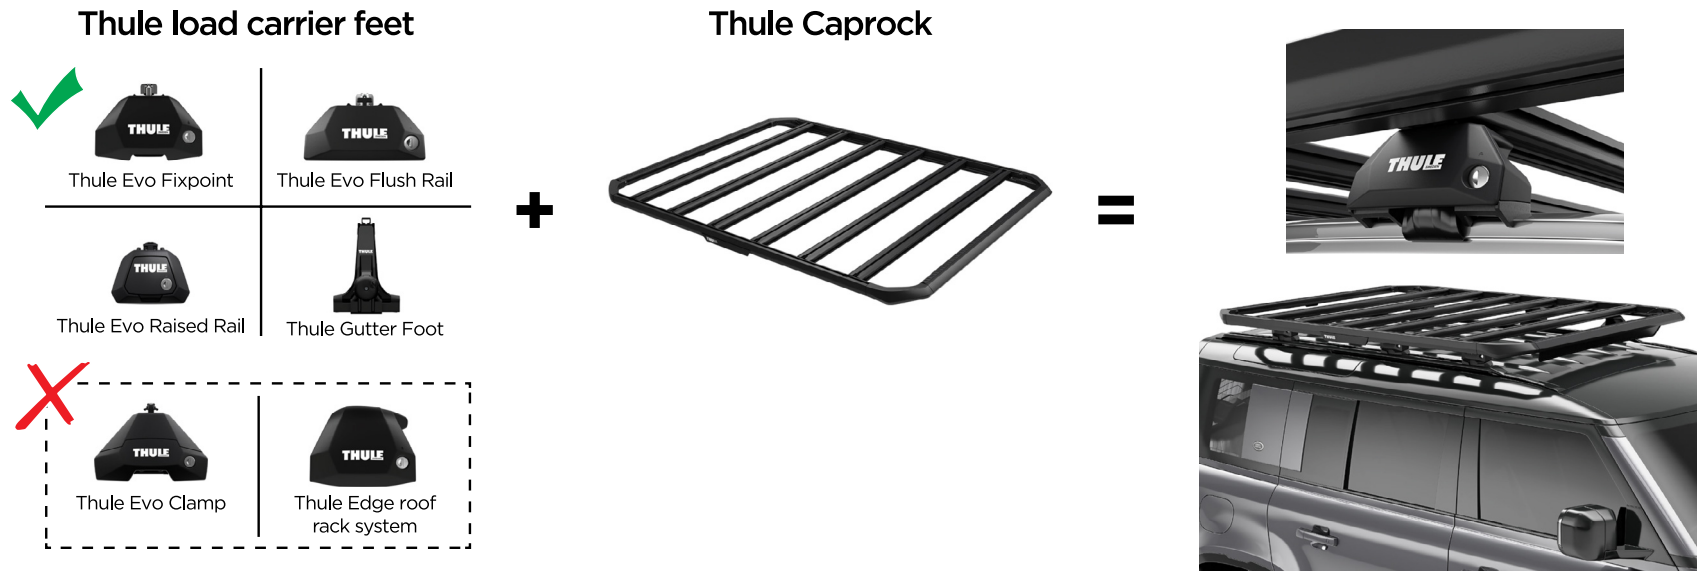

+

+

=

Thule Caprock attachment options

- 1** Attached directly to Thule load carrier feet (sold separately)

Max load up to 100kg/220lbs

- 2** Attached to existing crossbars, using the Thule Caprock Crossbar Kit (sold separately)

Max load up to 100kg/220lbs

- 3** Attached to Thule Xsporter Pro, using the Thule Caprock Xsporter Pro kit (sold separately)

Max load up to 150kg/330lbs

Thule Caprock attached directly to Thule load carrier feet