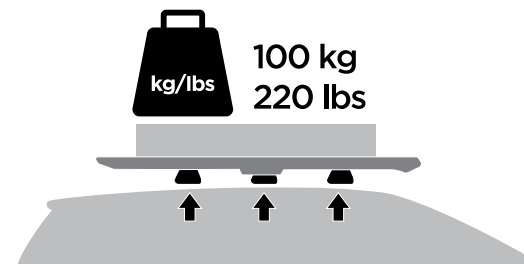

THULE[®]
SWEDEN

› Thule Caprock

New recommendations 04/04/23

Bring your life
[thule.com](https://www.thule.com)

Thule Caprock platform is capable of carrying up to 330 lbs/150 kg when properly installed and the load is evenly distributed. Your weight limit will vary by your mounting option and your vehicles capability.

+

+

=

Thule Caprock attachment options

- 1** Attached directly to Thule load carrier feet (sold separately)

Max load up to 100kg/220lbs

- 2** Attached to existing crossbars, using the Thule Caprock Crossbar Kit (sold separately)

Max load up to 100kg/220lbs

- 3** Attached to Thule Xsporter Pro, using the Thule Caprock Xsporter Pro kit (sold separately)

Max load up to 150kg/330lbs

Thule Caprock attached directly to Thule load carrier feet