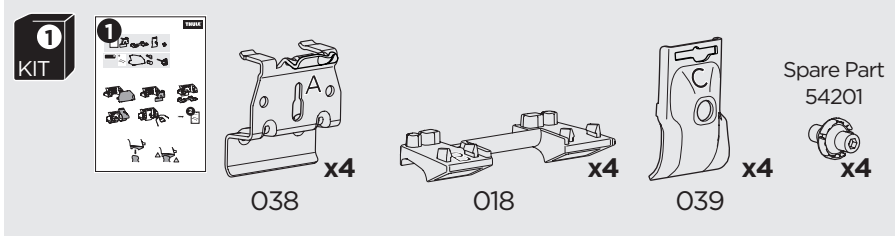

1

Kit 186042

INFINITI QX30, 5-dr Hatchback, 16-
MERCEDES GLA, 5-dr SUV, 14- / *15-

*North America

ISO 11154-E

This kit is only for vehicles with flush railing.

1

Evo