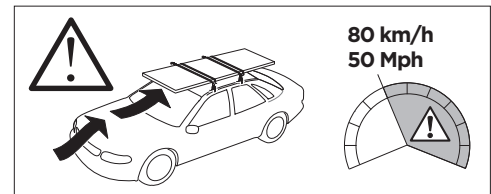

1

Kit 186042

INFINITI QX30, 5-dr Hatchback, 16-
MERCEDES GLA, 5-dr SUV, 14- / *15-

*North America

ISO 11154-E

This kit is only for vehicles with flush railing.

1

Evo