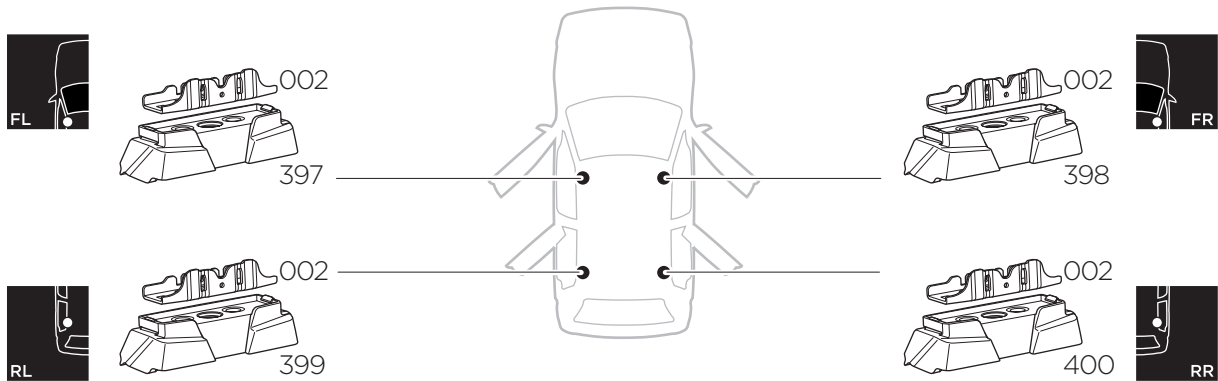

1

Kit 187187

MAZDA CX-5, 5-dr SUV, 17-

This kit is only for vehicles with fixpoint mounting.

1 KIT

397 x1, 002 x4, 54672 x4, 54674 x4, 398 x1, 400 x1, 54673 x1, 54659 x4, 399 x1

1

Safety

2 FOOT PACK

2

x4, x4, 4 Nm, x1

Bring your life
thule.com