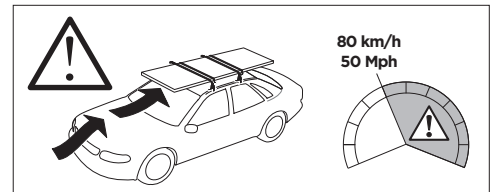

## Kit 187191

BMW 5-Series (G60), 4-dr Sedan, 24-  
BMW i5 (G60), 4-dr Sedan, 24-

This kit is only for vehicles with fixpoint mounting.

3

4

5

6