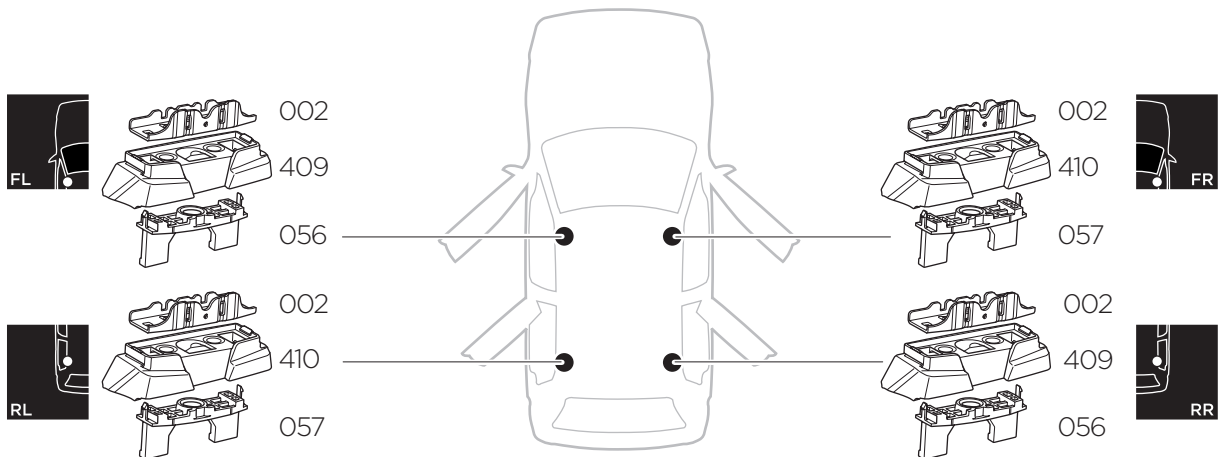

## Kit 187191

BMW 5-Series (G60), 4-dr Sedan, 24-  
BMW i5 (G60), 4-dr Sedan, 24-

This kit is only for vehicles with fixpoint mounting.

3

4

5

6