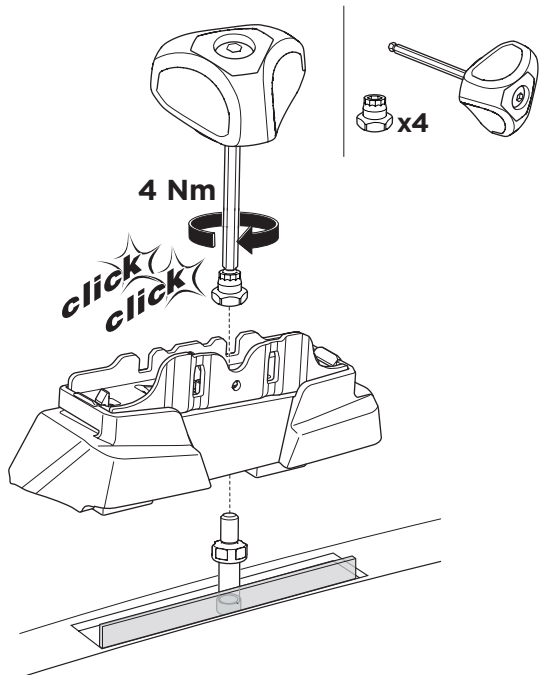

## Kit 187191

BMW 5-Series (G60), 4-dr Sedan, 24-  
BMW i5 (G60), 4-dr Sedan, 24-

This kit is only for vehicles with fixpoint mounting.

3

4

5

6