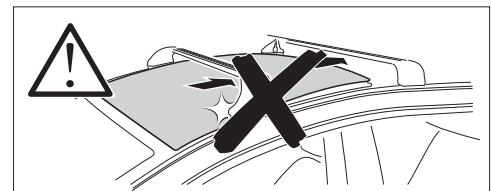

## Kit 187191

BMW 5-Series (G60), 4-dr Sedan, 24-  
BMW i5 (G60), 4-dr Sedan, 24-

This kit is only for vehicles with fixpoint mounting.

3

4

5

6