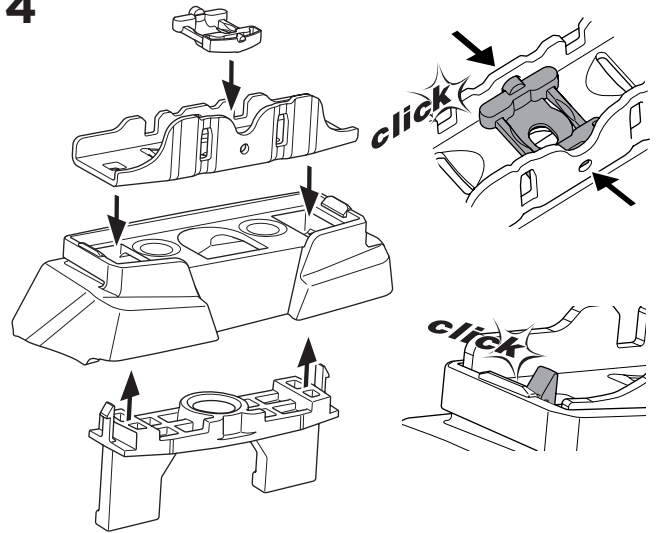

## Kit 187191

BMW 5-Series (G60), 4-dr Sedan, 24-  
BMW i5 (G60), 4-dr Sedan, 24-

This kit is only for vehicles with fixpoint mounting.

3

4

5

6