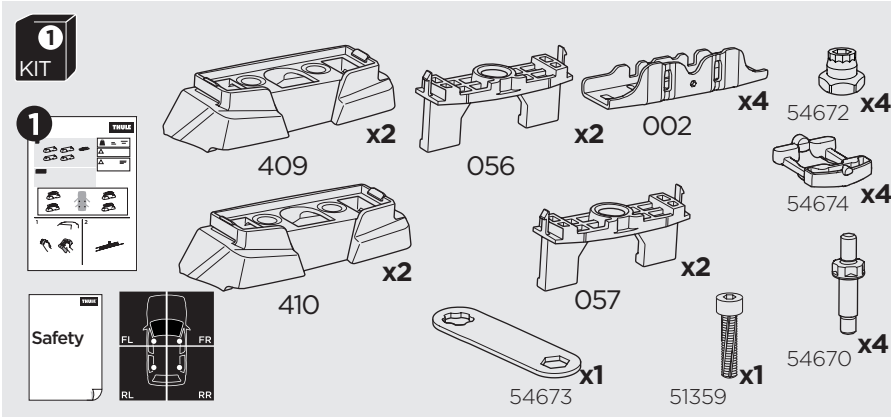

## Kit 187191

BMW 5-Series (G60), 4-dr Sedan, 24-  
BMW i5 (G60), 4-dr Sedan, 24-

This kit is only for vehicles with fixpoint mounting.

3

4

5

6