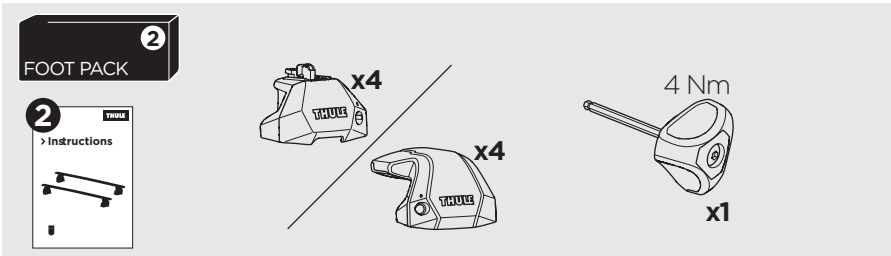

## Kit 187191

BMW 5-Series (G60), 4-dr Sedan, 24-  
BMW i5 (G60), 4-dr Sedan, 24-

This kit is only for vehicles with fixpoint mounting.

3

4

5

6