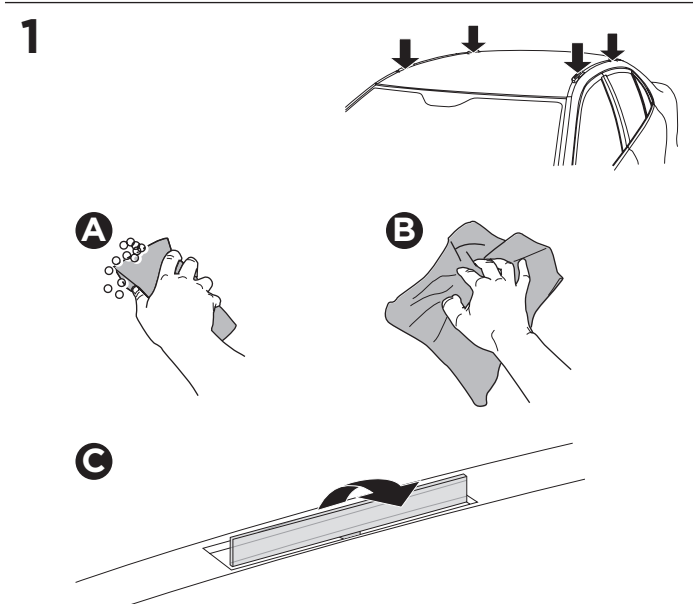

## Kit 187191

BMW 5-Series (G60), 4-dr Sedan, 24-  
BMW i5 (G60), 4-dr Sedan, 24-

This kit is only for vehicles with fixpoint mounting.

3

4

5

6