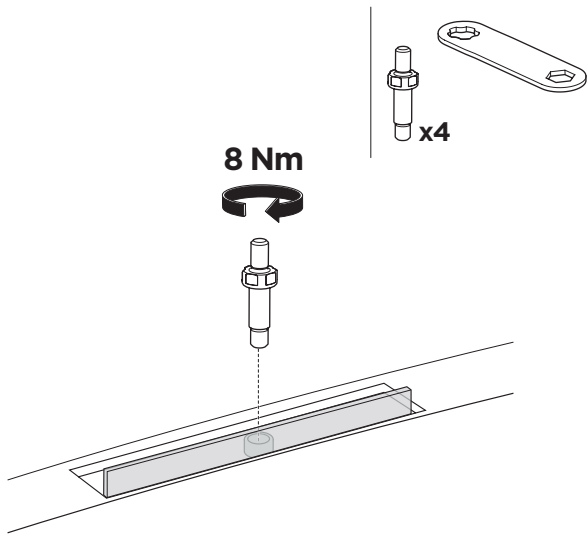

## Kit 187191

BMW 5-Series (G60), 4-dr Sedan, 24-  
BMW i5 (G60), 4-dr Sedan, 24-

This kit is only for vehicles with fixpoint mounting.

3

4

5

6