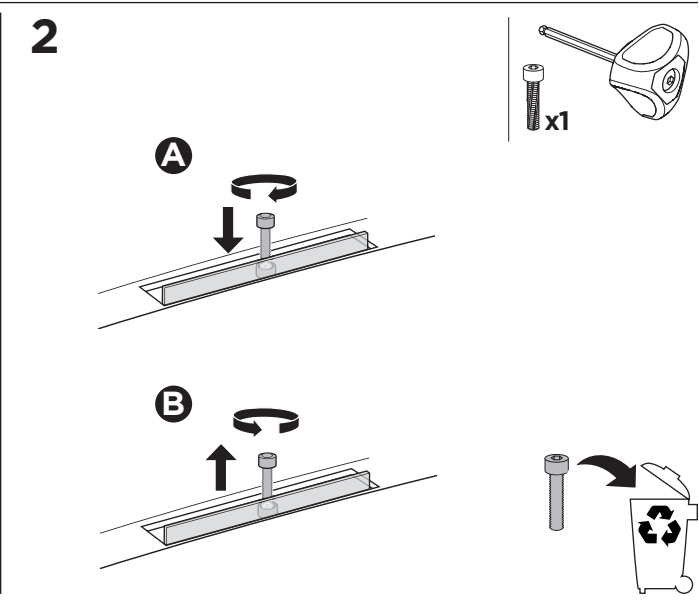

## Kit 187191

BMW 5-Series (G60), 4-dr Sedan, 24-  
BMW i5 (G60), 4-dr Sedan, 24-

This kit is only for vehicles with fixpoint mounting.

3

4

5

6