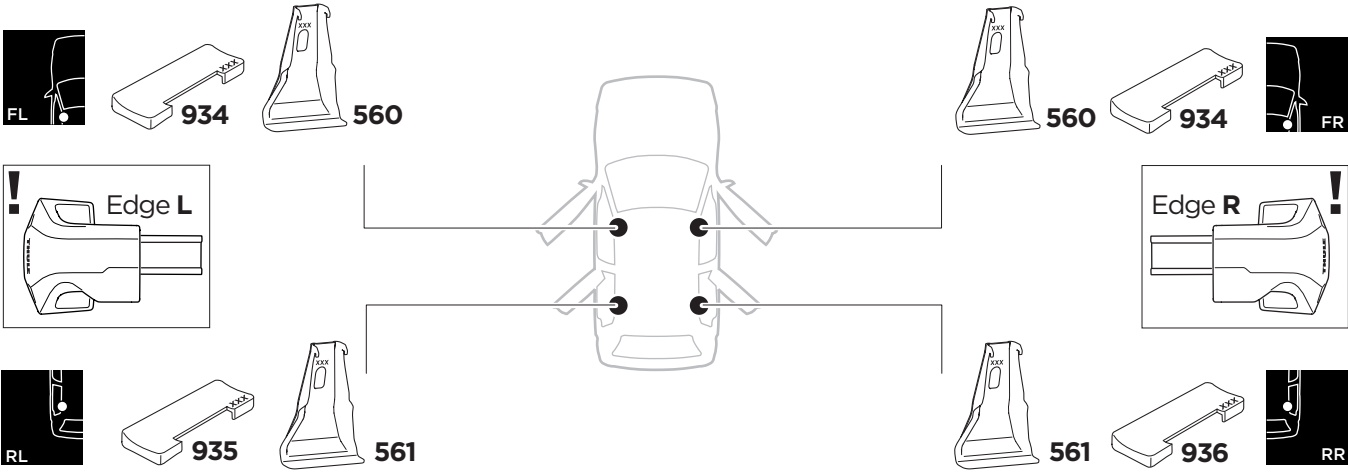

1

Kit 145332

JEEP Grand Cherokee, 5-dr SUV, 11-21

ISO 11154-E

5562555001

Bring your life
thule.com

THULE WingBar Evo	THULE WingBar Edge	THULE WingBar	THULE SquareBar Evo	Evo X (scale)	Edge X (scale)
JEEP Grand Cherokee, 5-dr SUV, 11-21				55	E
THULE ProBar Evo	THULE SlideBar Evo				X (mm/inch)
JEEP Grand Cherokee, 5-dr SUV, 11-21				1201 mm / 47 1/4"	

THULE WingBar Evo	THULE WingBar Edge	THULE WingBar	THULE SquareBar Evo	Evo Y (scale)	Edge Y (scale)
JEEP Grand Cherokee, 5-dr SUV, 11-21				52	K
THULE ProBar Evo	THULE SlideBar Evo				Y (mm/inch)
JEEP Grand Cherokee, 5-dr SUV, 11-21				1171 mm / 46 1/8"	

	W (mm/inch)	Z (mm/inch)
JEEP Grand Cherokee, 5-dr SUV, 11-21	680 mm / 26 3/4"	360 mm / 14 1/8"