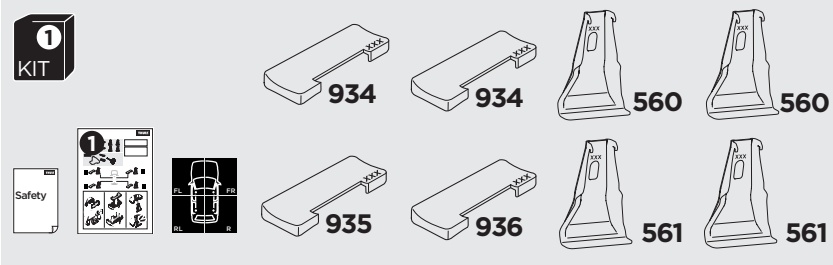

1

Kit 145332

JEEP Grand Cherokee, 5-dr SUV, 11-21

ISO 11154-E

5562555001

Bring your life
thule.com

THULE WingBar Evo	THULE WingBar Edge	THULE WingBar	THULE SquareBar Evo	Evo X (scale)	Edge X (scale)
JEEP Grand Cherokee, 5-dr SUV, 11-21				55	E
THULE ProBar Evo	THULE SlideBar Evo				X (mm/inch)
JEEP Grand Cherokee, 5-dr SUV, 11-21				1201 mm / 47 1/4"	

THULE WingBar Evo	THULE WingBar Edge	THULE WingBar	THULE SquareBar Evo	Evo Y (scale)	Edge Y (scale)
JEEP Grand Cherokee, 5-dr SUV, 11-21				52	K
THULE ProBar Evo	THULE SlideBar Evo				Y (mm/inch)
JEEP Grand Cherokee, 5-dr SUV, 11-21				1171 mm / 46 1/8"	

	W (mm/inch)	Z (mm/inch)
JEEP Grand Cherokee, 5-dr SUV, 11-21	680 mm / 26 3/4"	360 mm / 14 1/8"