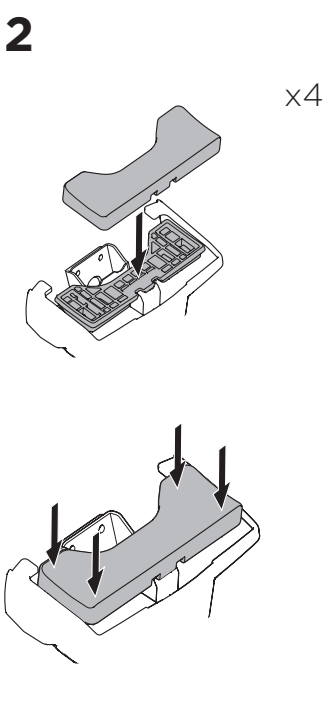

1

Kit 145332

JEEP Grand Cherokee, 5-dr SUV, 11-21

ISO 11154-E

5562555001

Bring your life
thule.com

THULE WingBar Evo	THULE WingBar Edge	THULE WingBar	THULE SquareBar Evo	Evo X (scale)	Edge X (scale)
JEEP Grand Cherokee, 5-dr SUV, 11-21				55	E
THULE ProBar Evo	THULE SlideBar Evo				X (mm/inch)
JEEP Grand Cherokee, 5-dr SUV, 11-21				1201 mm / 47 1/4"	

THULE WingBar Evo	THULE WingBar Edge	THULE WingBar	THULE SquareBar Evo	Evo Y (scale)	Edge Y (scale)
JEEP Grand Cherokee, 5-dr SUV, 11-21				52	K
THULE ProBar Evo	THULE SlideBar Evo				Y (mm/inch)
JEEP Grand Cherokee, 5-dr SUV, 11-21				1171 mm / 46 1/8"	

	W (mm/inch)	Z (mm/inch)
JEEP Grand Cherokee, 5-dr SUV, 11-21	680 mm / 26 3/4"	360 mm / 14 1/8"