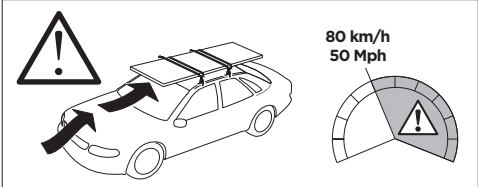

1

Kit 145332

JEEP Grand Cherokee, 5-dr SUV, 11-21

ISO 11154-E

5562555001

Bring your life
thule.com

THULE WingBar Evo	THULE WingBar Edge	THULE WingBar	THULE SquareBar Evo	Evo X (scale)	Edge X (scale)
JEEP Grand Cherokee, 5-dr SUV, 11-21				55	E
THULE ProBar Evo	THULE SlideBar Evo				X (mm/inch)
JEEP Grand Cherokee, 5-dr SUV, 11-21				1201 mm / 47 1/4"	

THULE WingBar Evo	THULE WingBar Edge	THULE WingBar	THULE SquareBar Evo	Evo Y (scale)	Edge Y (scale)
JEEP Grand Cherokee, 5-dr SUV, 11-21				52	K
THULE ProBar Evo	THULE SlideBar Evo				Y (mm/inch)
JEEP Grand Cherokee, 5-dr SUV, 11-21				1171 mm / 46 1/8"	

	W (mm/inch)	Z (mm/inch)
JEEP Grand Cherokee, 5-dr SUV, 11-21	680 mm / 26 3/4"	360 mm / 14 1/8"