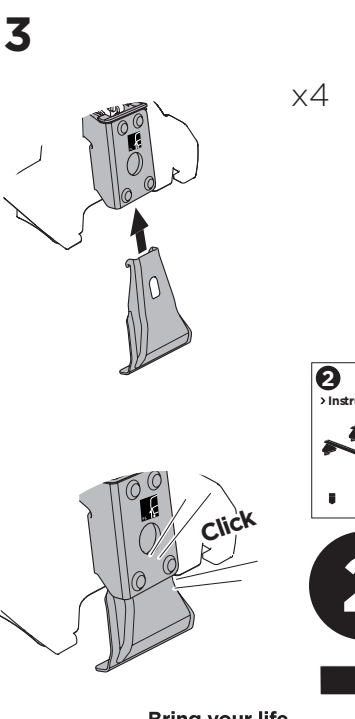

1

Kit 145332

JEEP Grand Cherokee, 5-dr SUV, 11-21

ISO 11154-E

5562555001

Bring your life
thule.com

THULE WingBar Evo	THULE WingBar Edge	THULE WingBar	THULE SquareBar Evo	Evo X (scale)	Edge X (scale)
JEEP Grand Cherokee, 5-dr SUV, 11-21				55	E
THULE ProBar Evo	THULE SlideBar Evo				X (mm/inch)
JEEP Grand Cherokee, 5-dr SUV, 11-21				1201 mm / 47 1/4"	

THULE WingBar Evo	THULE WingBar Edge	THULE WingBar	THULE SquareBar Evo	Evo Y (scale)	Edge Y (scale)
JEEP Grand Cherokee, 5-dr SUV, 11-21				52	K
THULE ProBar Evo	THULE SlideBar Evo				Y (mm/inch)
JEEP Grand Cherokee, 5-dr SUV, 11-21				1171 mm / 46 1/8"	

	W (mm/inch)	Z (mm/inch)
JEEP Grand Cherokee, 5-dr SUV, 11-21	680 mm / 26 3/4"	360 mm / 14 1/8"