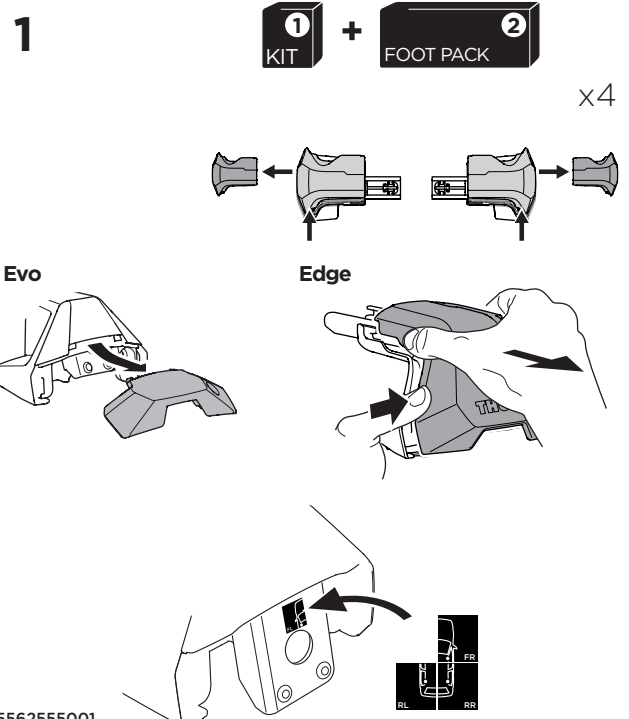

1

Kit 145332

JEEP Grand Cherokee, 5-dr SUV, 11-21

ISO 11154-E

5562555001

Bring your life
thule.com

THULE WingBar Evo	THULE WingBar Edge	THULE WingBar	THULE SquareBar Evo	Evo X (scale)	Edge X (scale)
JEEP Grand Cherokee, 5-dr SUV, 11-21				55	E
THULE ProBar Evo	THULE SlideBar Evo				X (mm/inch)
JEEP Grand Cherokee, 5-dr SUV, 11-21				1201 mm / 47 1/4"	

THULE WingBar Evo	THULE WingBar Edge	THULE WingBar	THULE SquareBar Evo	Evo Y (scale)	Edge Y (scale)
JEEP Grand Cherokee, 5-dr SUV, 11-21				52	K
THULE ProBar Evo	THULE SlideBar Evo				Y (mm/inch)
JEEP Grand Cherokee, 5-dr SUV, 11-21				1171 mm / 46 1/8"	

	W (mm/inch)	Z (mm/inch)
JEEP Grand Cherokee, 5-dr SUV, 11-21	680 mm / 26 3/4"	360 mm / 14 1/8"