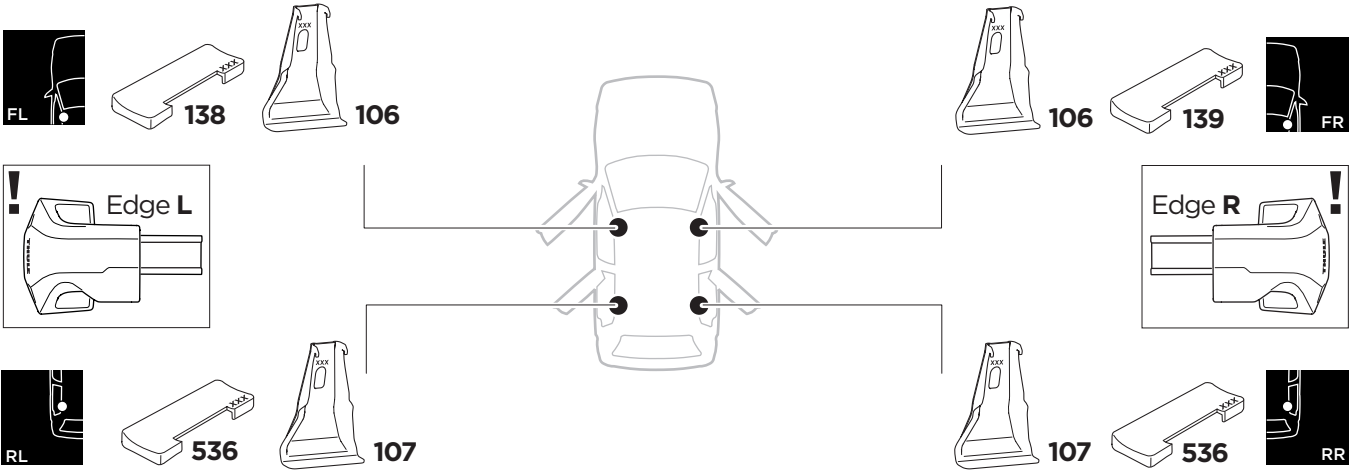

1

Kit 145026

HOLDEN Astra Sports Tourer, 5-dr Estate, 16-
 OPEL Astra Sports Tourer, 5-dr Estate, 16-
 VAUXHALL Astra Sports Tourer, 5-dr Estate, 16-

ISO 11154-E

THULE WingBar Evo	THULE WingBar Edge	THULE WingBar	THULE SquareBar Evo	Evo X (scale)	Edge X (scale)
HOLDEN Astra Sports Tourer, 5-dr Estate, 16-				43	K
OPEL Astra Sports Tourer, 5-dr Estate, 16-				43	K
VAUXHALL Astra Sports Tourer, 5-dr Estate, 16-				43	K

THULE ProBar Evo	THULE SlideBar Evo	X (mm/inch)
HOLDEN Astra Sports Tourer, 5-dr Estate, 16-		1081 mm / 42 9/16"
OPEL Astra Sports Tourer, 5-dr Estate, 16-		1081 mm / 42 9/16"
VAUXHALL Astra Sports Tourer, 5-dr Estate, 16-		1081 mm / 42 9/16"

THULE ProBar Evo	THULE SlideBar Evo	Y (mm/inch)
HOLDEN Astra Sports Tourer, 5-dr Estate, 16-		1031 mm / 40 5/8"
OPEL Astra Sports Tourer, 5-dr Estate, 16-		1031 mm / 40 5/8"
VAUXHALL Astra Sports Tourer, 5-dr Estate, 16-		1031 mm / 40 5/8"

	W (mm/inch)	Z (mm/inch)
HOLDEN Astra Sports Tourer, 5-dr Estate, 16-	720 mm / 28 3/8"	250 mm / 9 7/8"
OPEL Astra Sports Tourer, 5-dr Estate, 16-	720 mm / 28 3/8"	250 mm / 9 7/8"
VAUXHALL Astra Sports Tourer, 5-dr Estate, 16-	720 mm / 28 3/8"	250 mm / 9 7/8"