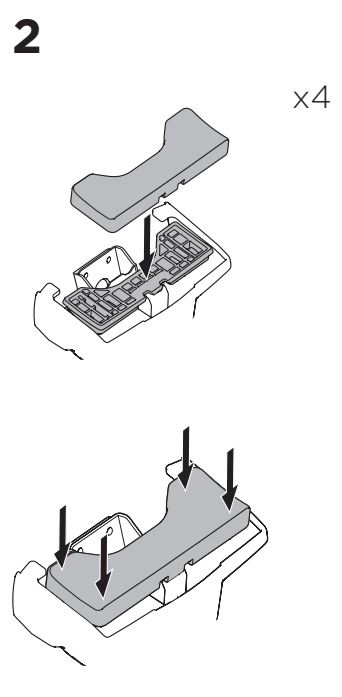

1

Kit 145026

HOLDEN Astra Sports Tourer, 5-dr Estate, 16-
OPEL Astra Sports Tourer, 5-dr Estate, 16-
VAUXHALL Astra Sports Tourer, 5-dr Estate, 16-

ISO 11154-E