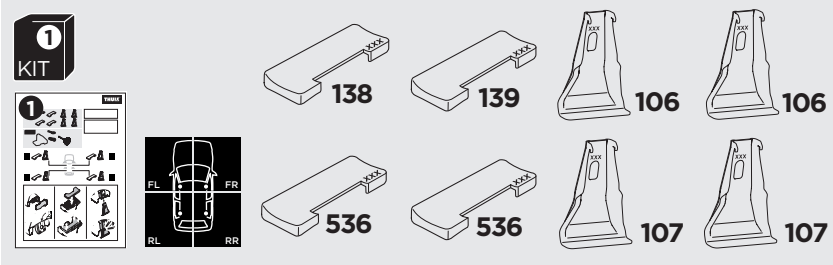

1

Kit 145026

HOLDEN Astra Sports Tourer, 5-dr Estate, 16-
 OPEL Astra Sports Tourer, 5-dr Estate, 16-
 VAUXHALL Astra Sports Tourer, 5-dr Estate, 16-

ISO 11154-E

THULE WingBar Evo	THULE WingBar Edge	THULE WingBar	THULE SquareBar Evo	Evo X (scale)	Edge X (scale)
HOLDEN Astra Sports Tourer, 5-dr Estate, 16-				43	K
OPEL Astra Sports Tourer, 5-dr Estate, 16-				43	K
VAUXHALL Astra Sports Tourer, 5-dr Estate, 16-				43	K

THULE ProBar Evo	THULE SlideBar Evo	X (mm/inch)
HOLDEN Astra Sports Tourer, 5-dr Estate, 16-		1081 mm / 42 9/16"
OPEL Astra Sports Tourer, 5-dr Estate, 16-		1081 mm / 42 9/16"
VAUXHALL Astra Sports Tourer, 5-dr Estate, 16-		1081 mm / 42 9/16"

	W (mm/inch)	Z (mm/inch)
HOLDEN Astra Sports Tourer, 5-dr Estate, 16-	720 mm / 28 3/8"	250 mm / 9 7/8"
OPEL Astra Sports Tourer, 5-dr Estate, 16-	720 mm / 28 3/8"	250 mm / 9 7/8"
VAUXHALL Astra Sports Tourer, 5-dr Estate, 16-	720 mm / 28 3/8"	250 mm / 9 7/8"