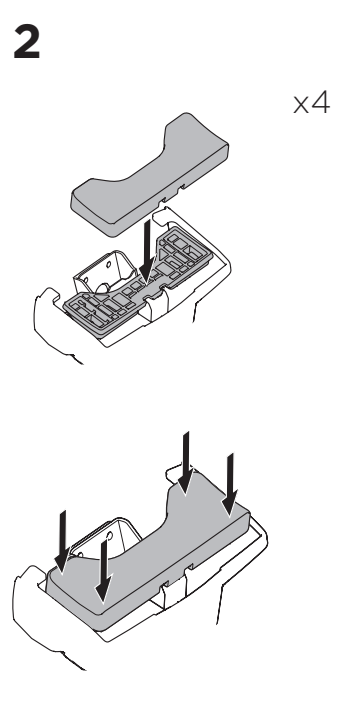

1

Kit 145267

AUDI e-tron Sportback, 5-dr SUV, 20-23
 AUDI Q8 Sportback e-tron, 5-dr SUV, 23-

ISO 11154-E

5560288002

Bring your life
 thule.com

THULE WingBar Evo	THULE WingBar Edge	THULE WingBar	THULE SquareBar Evo	Evo X (scale)	Edge X (scale)
AUDI e-tron Sportback, 5-dr SUV, 20-23				47,5	B
AUDI Q8 Sportback e-tron, 5-dr SUV, 23-				47,5	B

THULE ProBar Evo	THULE SlideBar Evo	X (mm/inch)		
AUDI e-tron Sportback, 5-dr SUV, 20-23		1126 mm / 44 3/8"		
AUDI Q8 Sportback e-tron, 5-dr SUV, 23-		1126 mm / 44 3/8"		

THULE WingBar Evo	THULE WingBar Edge	THULE WingBar	THULE SquareBar Evo	Evo Y (scale)	Edge Y (scale)
AUDI e-tron Sportback, 5-dr SUV, 20-23				42,5	L
AUDI Q8 Sportback e-tron, 5-dr SUV, 23-				42,5	L

THULE ProBar Evo	THULE SlideBar Evo	Y (mm/inch)		
AUDI e-tron Sportback, 5-dr SUV, 20-23		1076 mm / 42 3/8"		
AUDI Q8 Sportback e-tron, 5-dr SUV, 23-		1076 mm / 42 3/8"		

	W (mm/inch)	Z (mm/inch)
AUDI e-tron Sportback, 5-dr SUV, 20-23	720 mm / 28 3/8"	250 mm / 9 7/8"
AUDI Q8 Sportback e-tron, 5-dr SUV, 23-	720 mm / 28 3/8"	250 mm / 9 7/8"