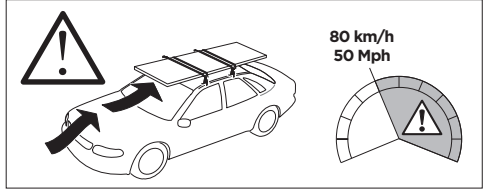

5560288002

Bring your life
thule.com