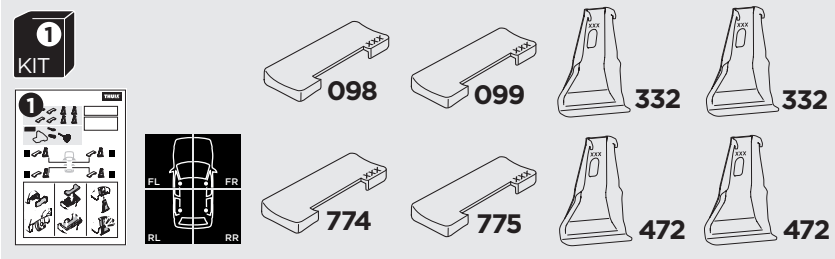

1

Kit 145267

AUDI e-tron Sportback, 5-dr SUV, 20-23
 AUDI Q8 Sportback e-tron, 5-dr SUV, 23-

ISO 11154-E

5560288002

Bring your life
 thule.com

THULE WingBar Evo	THULE WingBar Edge	THULE WingBar	THULE SquareBar Evo	Evo X (scale)	Edge X (scale)
AUDI e-tron Sportback, 5-dr SUV, 20-23				47,5	B
AUDI Q8 Sportback e-tron, 5-dr SUV, 23-				47,5	B

THULE ProBar Evo	THULE SlideBar Evo	X (mm/inch)		
AUDI e-tron Sportback, 5-dr SUV, 20-23		1126 mm / 44 3/8"		
AUDI Q8 Sportback e-tron, 5-dr SUV, 23-		1126 mm / 44 3/8"		

THULE WingBar Evo	THULE WingBar Edge	THULE WingBar	THULE SquareBar Evo	Evo Y (scale)	Edge Y (scale)
AUDI e-tron Sportback, 5-dr SUV, 20-23				42,5	L
AUDI Q8 Sportback e-tron, 5-dr SUV, 23-				42,5	L

THULE ProBar Evo	THULE SlideBar Evo	Y (mm/inch)		
AUDI e-tron Sportback, 5-dr SUV, 20-23		1076 mm / 42 3/8"		
AUDI Q8 Sportback e-tron, 5-dr SUV, 23-		1076 mm / 42 3/8"		

	W (mm/inch)	Z (mm/inch)
AUDI e-tron Sportback, 5-dr SUV, 20-23	720 mm / 28 3/8"	250 mm / 9 7/8"
AUDI Q8 Sportback e-tron, 5-dr SUV, 23-	720 mm / 28 3/8"	250 mm / 9 7/8"