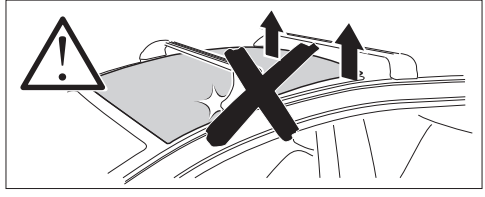

1

Kit 145267

AUDI e-tron Sportback, 5-dr SUV, 20-23
 AUDI Q8 Sportback e-tron, 5-dr SUV, 23-

ISO 11154-E

5560288002

Bring your life
 thule.com

THULE WingBar Evo	THULE WingBar Edge	THULE WingBar	THULE SquareBar Evo	Evo X (scale)	Edge X (scale)
AUDI e-tron Sportback, 5-dr SUV, 20-23				47,5	B
AUDI Q8 Sportback e-tron, 5-dr SUV, 23-				47,5	B

THULE ProBar Evo	THULE SlideBar Evo	X (mm/inch)		
AUDI e-tron Sportback, 5-dr SUV, 20-23		1126 mm / 44 3/8"		
AUDI Q8 Sportback e-tron, 5-dr SUV, 23-		1126 mm / 44 3/8"		

THULE WingBar Evo	THULE WingBar Edge	THULE WingBar	THULE SquareBar Evo	Evo Y (scale)	Edge Y (scale)
AUDI e-tron Sportback, 5-dr SUV, 20-23				42,5	L
AUDI Q8 Sportback e-tron, 5-dr SUV, 23-				42,5	L

THULE ProBar Evo	THULE SlideBar Evo	Y (mm/inch)		
AUDI e-tron Sportback, 5-dr SUV, 20-23		1076 mm / 42 3/8"		
AUDI Q8 Sportback e-tron, 5-dr SUV, 23-		1076 mm / 42 3/8"		

	W (mm/inch)	Z (mm/inch)
AUDI e-tron Sportback, 5-dr SUV, 20-23	720 mm / 28 3/8"	250 mm / 9 7/8"
AUDI Q8 Sportback e-tron, 5-dr SUV, 23-	720 mm / 28 3/8"	250 mm / 9 7/8"