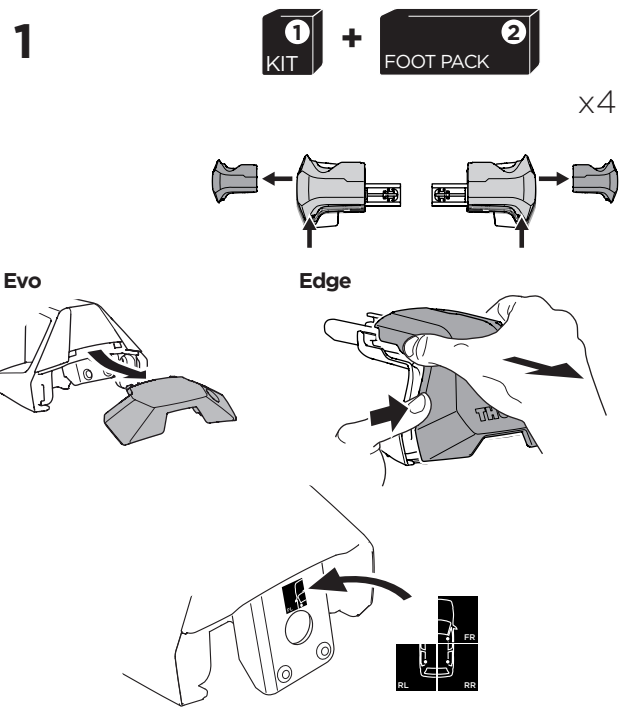

1

Kit 145267

AUDI e-tron Sportback, 5-dr SUV, 20-23
 AUDI Q8 Sportback e-tron, 5-dr SUV, 23-

ISO 11154-E

5560288002

Bring your life
 thule.com

THULE WingBar Evo	THULE WingBar Edge	THULE WingBar	THULE SquareBar Evo	Evo X (scale)	Edge X (scale)
AUDI e-tron Sportback, 5-dr SUV, 20-23				47,5	B
AUDI Q8 Sportback e-tron, 5-dr SUV, 23-				47,5	B

THULE ProBar Evo	THULE SlideBar Evo	X (mm/inch)		
AUDI e-tron Sportback, 5-dr SUV, 20-23		1126 mm / 44 3/8"		
AUDI Q8 Sportback e-tron, 5-dr SUV, 23-		1126 mm / 44 3/8"		

THULE WingBar Evo	THULE WingBar Edge	THULE WingBar	THULE SquareBar Evo	Evo Y (scale)	Edge Y (scale)
AUDI e-tron Sportback, 5-dr SUV, 20-23				42,5	L
AUDI Q8 Sportback e-tron, 5-dr SUV, 23-				42,5	L

THULE ProBar Evo	THULE SlideBar Evo	Y (mm/inch)		
AUDI e-tron Sportback, 5-dr SUV, 20-23		1076 mm / 42 3/8"		
AUDI Q8 Sportback e-tron, 5-dr SUV, 23-		1076 mm / 42 3/8"		

	W (mm/inch)	Z (mm/inch)
AUDI e-tron Sportback, 5-dr SUV, 20-23	720 mm / 28 3/8"	250 mm / 9 7/8"
AUDI Q8 Sportback e-tron, 5-dr SUV, 23-	720 mm / 28 3/8"	250 mm / 9 7/8"