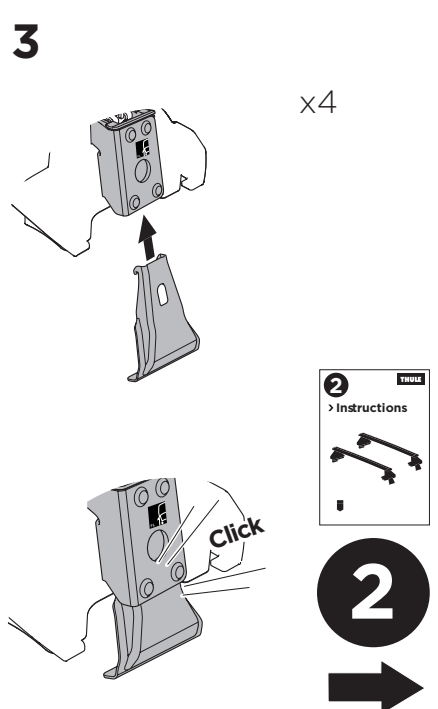

1

Kit 145267

AUDI e-tron Sportback, 5-dr SUV, 20-23
 AUDI Q8 Sportback e-tron, 5-dr SUV, 23-

ISO 11154-E

5560288002

Bring your life
 thule.com

THULE WingBar Evo	THULE WingBar Edge	THULE WingBar	THULE SquareBar Evo	Evo X (scale)	Edge X (scale)
AUDI e-tron Sportback, 5-dr SUV, 20-23				47,5	B
AUDI Q8 Sportback e-tron, 5-dr SUV, 23-				47,5	B

THULE ProBar Evo	THULE SlideBar Evo	X (mm/inch)		
AUDI e-tron Sportback, 5-dr SUV, 20-23		1126 mm / 44 3/8"		
AUDI Q8 Sportback e-tron, 5-dr SUV, 23-		1126 mm / 44 3/8"		

THULE WingBar Evo	THULE WingBar Edge	THULE WingBar	THULE SquareBar Evo	Evo Y (scale)	Edge Y (scale)
AUDI e-tron Sportback, 5-dr SUV, 20-23				42,5	L
AUDI Q8 Sportback e-tron, 5-dr SUV, 23-				42,5	L

THULE ProBar Evo	THULE SlideBar Evo	Y (mm/inch)		
AUDI e-tron Sportback, 5-dr SUV, 20-23		1076 mm / 42 3/8"		
AUDI Q8 Sportback e-tron, 5-dr SUV, 23-		1076 mm / 42 3/8"		

	W (mm/inch)	Z (mm/inch)
AUDI e-tron Sportback, 5-dr SUV, 20-23	720 mm / 28 3/8"	250 mm / 9 7/8"
AUDI Q8 Sportback e-tron, 5-dr SUV, 23-	720 mm / 28 3/8"	250 mm / 9 7/8"