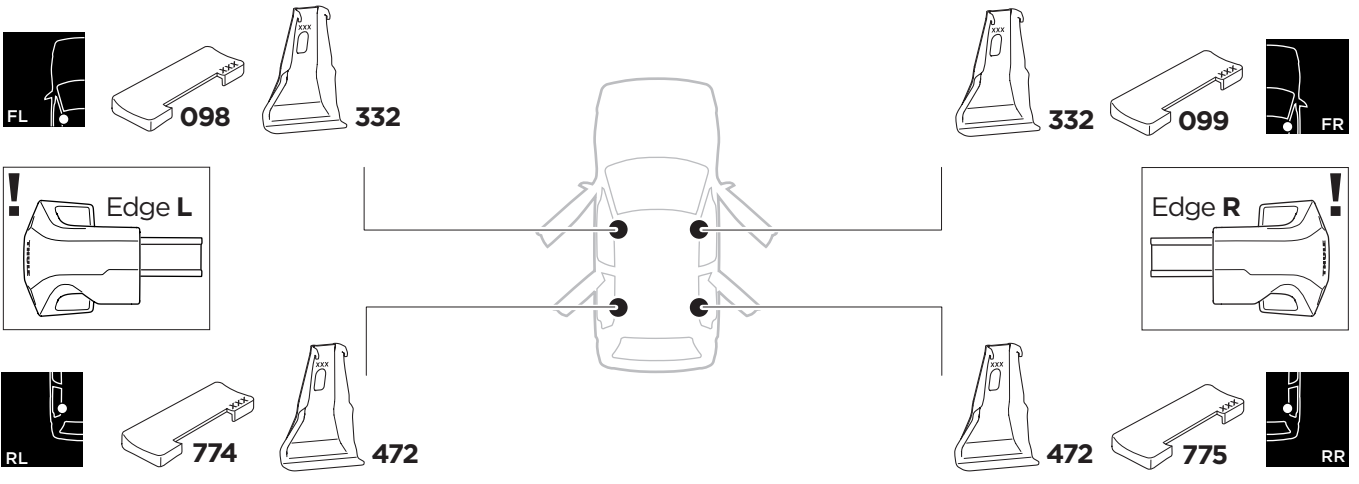

1

Kit 145267

AUDI e-tron Sportback, 5-dr SUV, 20-23
 AUDI Q8 Sportback e-tron, 5-dr SUV, 23-

ISO 11154-E

5560288002

Bring your life
 thule.com

THULE WingBar Evo	THULE WingBar Edge	THULE WingBar	THULE SquareBar Evo	Evo X (scale)	Edge X (scale)
AUDI e-tron Sportback, 5-dr SUV, 20-23				47,5	B
AUDI Q8 Sportback e-tron, 5-dr SUV, 23-				47,5	B

THULE ProBar Evo	THULE SlideBar Evo	X (mm/inch)		
AUDI e-tron Sportback, 5-dr SUV, 20-23		1126 mm / 44 3/8"		
AUDI Q8 Sportback e-tron, 5-dr SUV, 23-		1126 mm / 44 3/8"		

THULE WingBar Evo	THULE WingBar Edge	THULE WingBar	THULE SquareBar Evo	Evo Y (scale)	Edge Y (scale)
AUDI e-tron Sportback, 5-dr SUV, 20-23				42,5	L
AUDI Q8 Sportback e-tron, 5-dr SUV, 23-				42,5	L

THULE ProBar Evo	THULE SlideBar Evo	Y (mm/inch)		
AUDI e-tron Sportback, 5-dr SUV, 20-23		1076 mm / 42 3/8"		
AUDI Q8 Sportback e-tron, 5-dr SUV, 23-		1076 mm / 42 3/8"		

	W (mm/inch)	Z (mm/inch)
AUDI e-tron Sportback, 5-dr SUV, 20-23	720 mm / 28 3/8"	250 mm / 9 7/8"
AUDI Q8 Sportback e-tron, 5-dr SUV, 23-	720 mm / 28 3/8"	250 mm / 9 7/8"