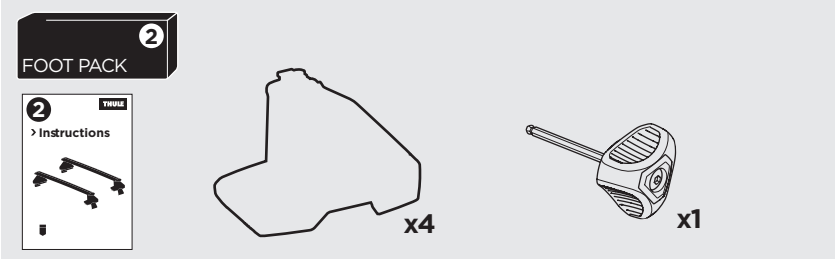

1

Kit 145267

AUDI e-tron Sportback, 5-dr SUV, 20-23
 AUDI Q8 Sportback e-tron, 5-dr SUV, 23-

ISO 11154-E

5560288002

Bring your life
 thule.com

THULE WingBar Evo	THULE WingBar Edge	THULE WingBar	THULE SquareBar Evo	Evo X (scale)	Edge X (scale)
AUDI e-tron Sportback, 5-dr SUV, 20-23				47,5	B
AUDI Q8 Sportback e-tron, 5-dr SUV, 23-				47,5	B

THULE ProBar Evo	THULE SlideBar Evo	X (mm/inch)		
AUDI e-tron Sportback, 5-dr SUV, 20-23		1126 mm / 44 3/8"		
AUDI Q8 Sportback e-tron, 5-dr SUV, 23-		1126 mm / 44 3/8"		

THULE WingBar Evo	THULE WingBar Edge	THULE WingBar	THULE SquareBar Evo	Evo Y (scale)	Edge Y (scale)
AUDI e-tron Sportback, 5-dr SUV, 20-23				42,5	L
AUDI Q8 Sportback e-tron, 5-dr SUV, 23-				42,5	L

THULE ProBar Evo	THULE SlideBar Evo	Y (mm/inch)		
AUDI e-tron Sportback, 5-dr SUV, 20-23		1076 mm / 42 3/8"		
AUDI Q8 Sportback e-tron, 5-dr SUV, 23-		1076 mm / 42 3/8"		

	W (mm/inch)	Z (mm/inch)
AUDI e-tron Sportback, 5-dr SUV, 20-23	720 mm / 28 3/8"	250 mm / 9 7/8"
AUDI Q8 Sportback e-tron, 5-dr SUV, 23-	720 mm / 28 3/8"	250 mm / 9 7/8"