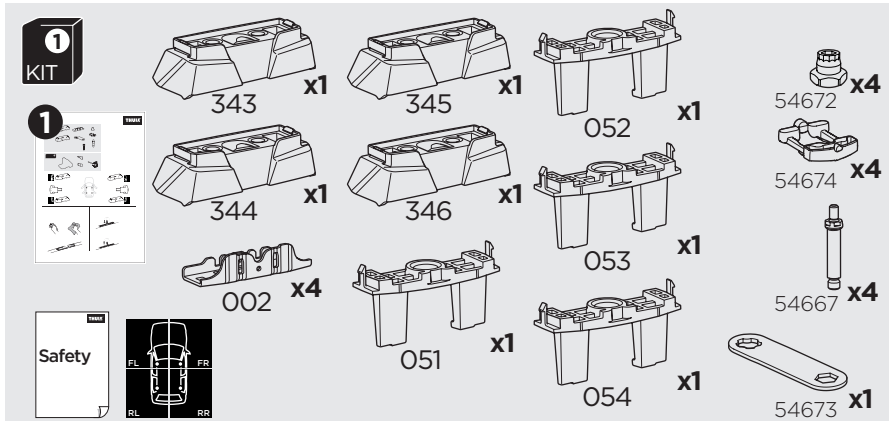

## Kit 187168

PORSCHE Taycan, 4-dr Sedan, 20-

This kit is only for vehicles with fixpoint mounting.

3

4

5