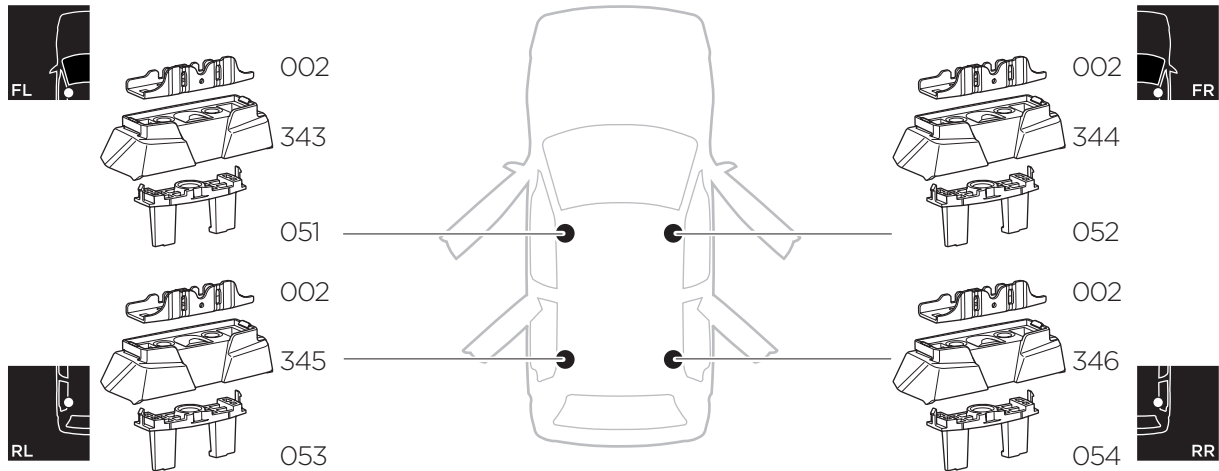

## Kit 187168

PORSCHE Taycan, 4-dr Sedan, 20-

This kit is only for vehicles with fixpoint mounting.

3

4

5