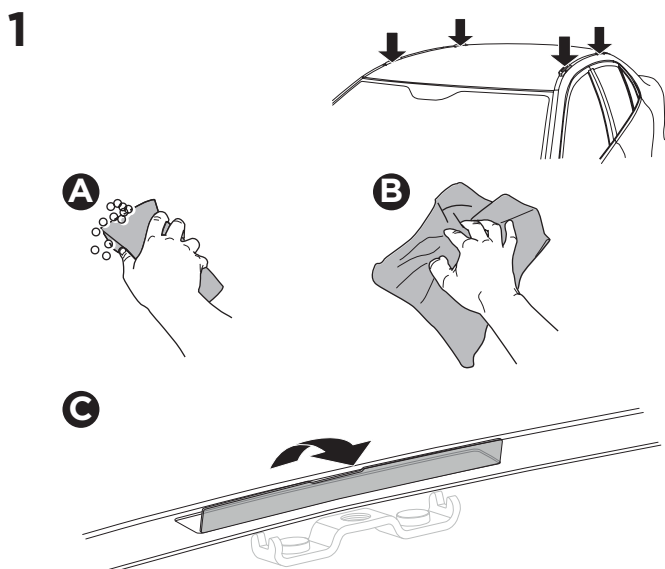

## Kit 187168

PORSCHE Taycan, 4-dr Sedan, 20-

This kit is only for vehicles with fixpoint mounting.

3

4

5