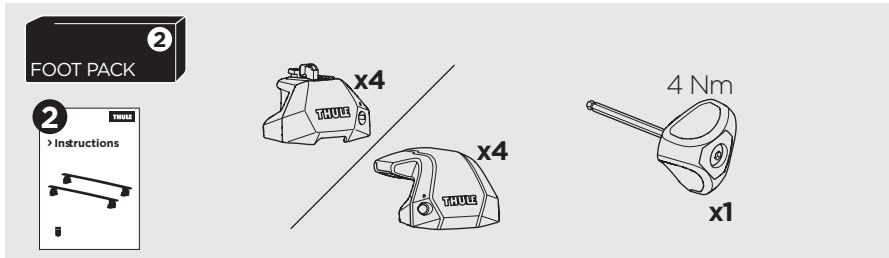

## Kit 187168

PORSCHE Taycan, 4-dr Sedan, 20-

This kit is only for vehicles with fixpoint mounting.

3

4

5