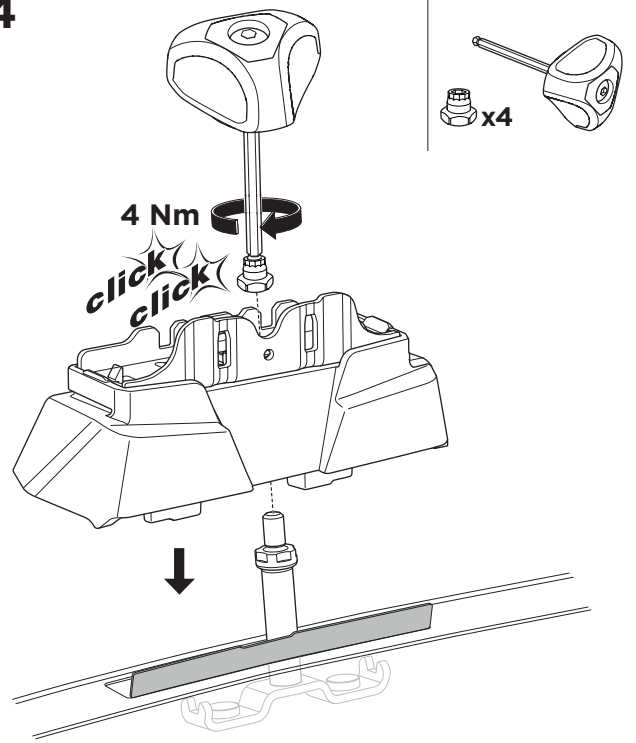

## Kit 187168

PORSCHE Taycan, 4-dr Sedan, 20-

This kit is only for vehicles with fixpoint mounting.

3

4

5