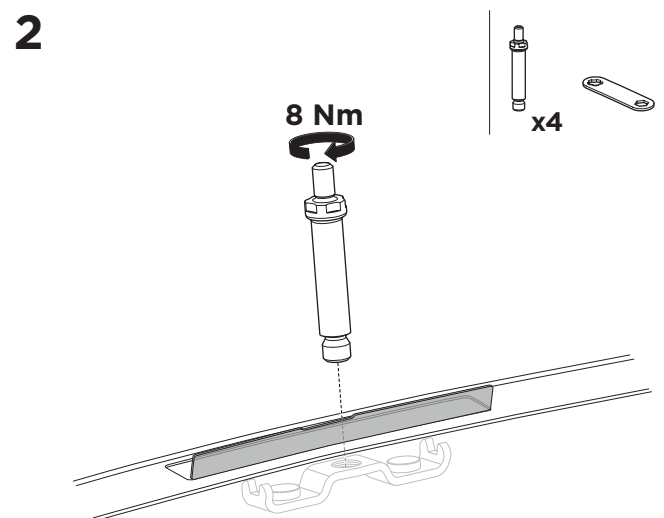

## Kit 187168

PORSCHE Taycan, 4-dr Sedan, 20-

This kit is only for vehicles with fixpoint mounting.

3

4

5