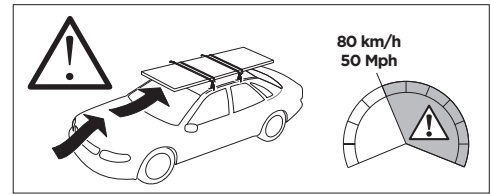

1

Kit 187136

SUBARU Crosstrek, 5-dr SUV, 23-
SUBARU Impreza, 5-dr Hatchback, 23-

ISO 11154-E

This kit is only for vehicles with fixpoint mounting.

3

4

5