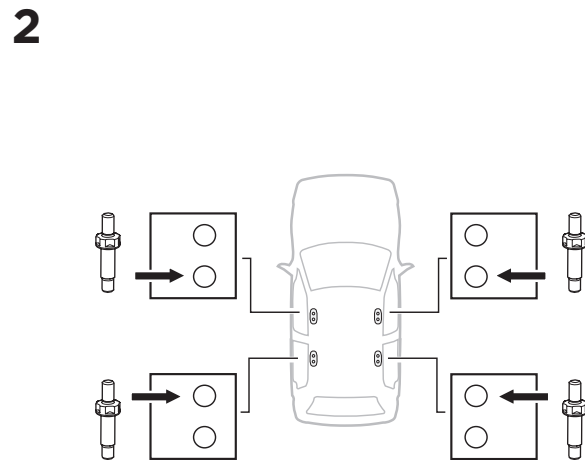

1

Kit 187136

SUBARU Crosstrek, 5-dr SUV, 23-
SUBARU Impreza, 5-dr Hatchback, 23-

ISO 11154-E

This kit is only for vehicles with fixpoint mounting.

3

4

5