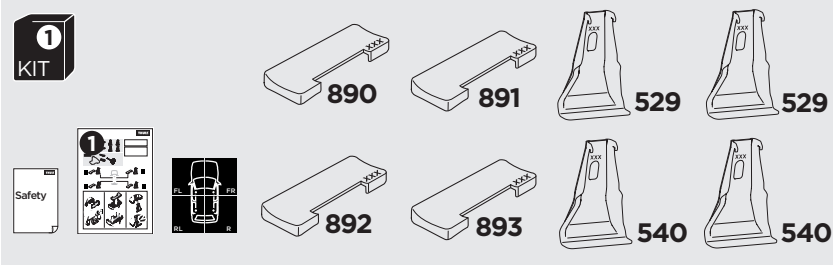

1

Kit 145315

TOYOTA Corolla Cross, 5-dr SUV, 21-

ISO 11154-E

5562902001

Bring your life
thule.com

THULE WingBar Evo	THULE WingBar Edge	THULE WingBar	THULE SquareBar Evo	Evo X (scale)	Edge X (scale)
TOYOTA Corolla Cross, 5-dr SUV, 21-				38	C
THULE ProBar Evo	THULE SlideBar Evo				X (mm/inch)
TOYOTA Corolla Cross, 5-dr SUV, 21-				1031 mm / 40 5/8"	

THULE WingBar Evo	THULE WingBar Edge	THULE WingBar	THULE SquareBar Evo	Evo Y (scale)	Edge Y (scale)
TOYOTA Corolla Cross, 5-dr SUV, 21-				34	K
THULE ProBar Evo	THULE SlideBar Evo				Y (mm/inch)
TOYOTA Corolla Cross, 5-dr SUV, 21-				991 mm / 39"	

	W (mm/inch)	Z (mm/inch)
TOYOTA Corolla Cross, 5-dr SUV, 21-	700 mm / 27 1/2"	400 mm / 15 3/4"