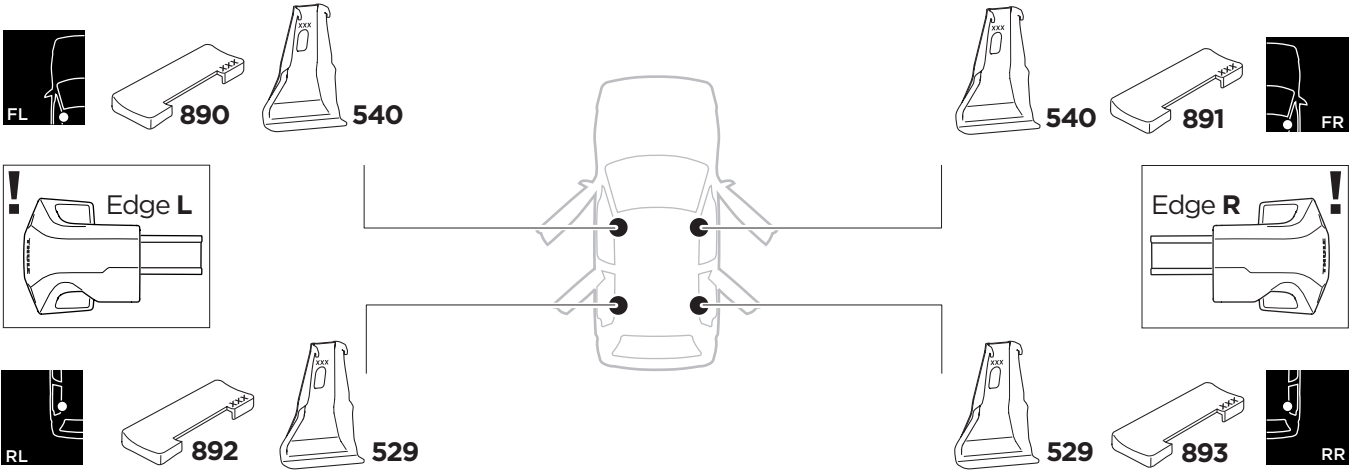

1

Kit 145315

TOYOTA Corolla Cross, 5-dr SUV, 21-

ISO 11154-E

5562902001

Bring your life
thule.com

THULE WingBar Evo	THULE WingBar Edge	THULE WingBar	THULE SquareBar Evo	Evo X (scale)	Edge X (scale)
TOYOTA Corolla Cross, 5-dr SUV, 21-				38	C
THULE ProBar Evo	THULE SlideBar Evo				X (mm/inch)
TOYOTA Corolla Cross, 5-dr SUV, 21-				1031 mm / 40 5/8"	

THULE WingBar Evo	THULE WingBar Edge	THULE WingBar	THULE SquareBar Evo	Evo Y (scale)	Edge Y (scale)
TOYOTA Corolla Cross, 5-dr SUV, 21-				34	K
THULE ProBar Evo	THULE SlideBar Evo				Y (mm/inch)
TOYOTA Corolla Cross, 5-dr SUV, 21-				991 mm / 39"	

	W (mm/inch)	Z (mm/inch)
TOYOTA Corolla Cross, 5-dr SUV, 21-	700 mm / 27 1/2"	400 mm / 15 3/4"