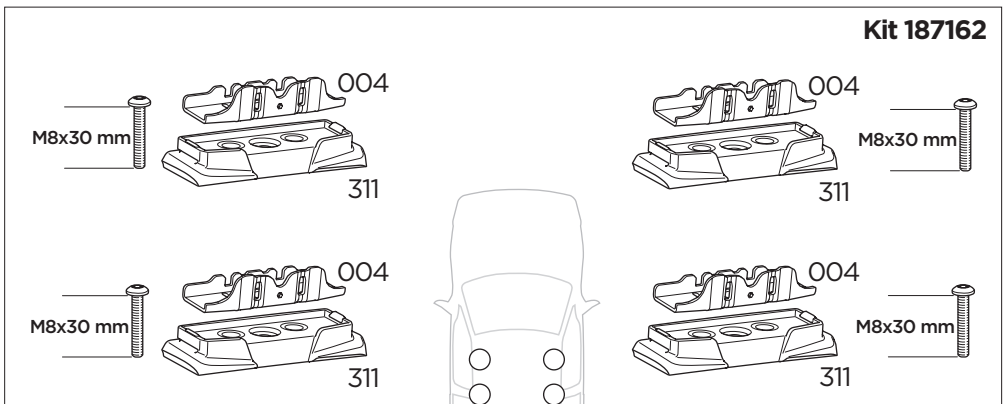

  80 km/h / 50 Mph

ISO 11154-E

187162

This kit is only for vehicles with fixpoint mounting.

Kit 187162

Kit 187162

**KIT** + **KIT** + **EXT PAD**  
 187162 187163 761

**This kit is only for vehicles with fixpoint mounting.**