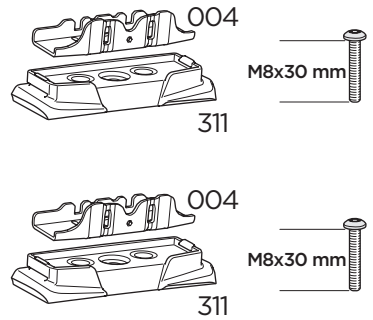

  80 km/h / 50 Mph

ISO 11154-E

187162

This kit is only for vehicles with fixpoint mounting.

Kit 187162

Kit 187162

**KIT** + **KIT** + **EXT PAD**  
 187162 187163 761

**This kit is only for vehicles with fixpoint mounting.**