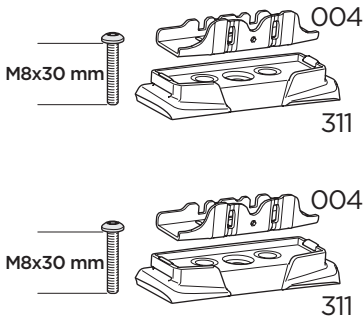

  80 km/h / 50 Mph

ISO 11154-E

187162

This kit is only for vehicles with fixpoint mounting.

Kit 187162

Kit 187162

**KIT** + **KIT** + **EXT PAD**  
 187162 187163 761

**This kit is only for vehicles with fixpoint mounting.**