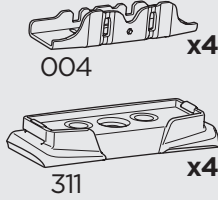

  80 km/h / 50 Mph

ISO 11154-E

187162

This kit is only for vehicles with fixpoint mounting.

Kit 187162

Kit 187162

**KIT** + **KIT** + **EXT PAD**  
 187162 187163 761

**This kit is only for vehicles with fixpoint mounting.**