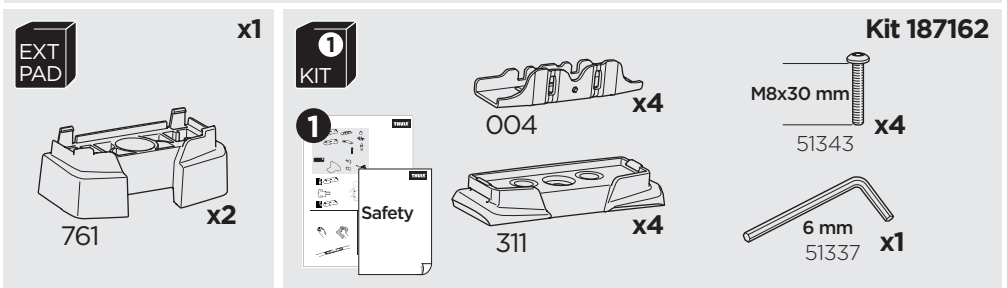

  80 km/h / 50 Mph

ISO 11154-E

187162

This kit is only for vehicles with fixpoint mounting.

Kit 187162

Kit 187162

**KIT** + **KIT** + **EXT PAD**  
 187162 187163 761

**This kit is only for vehicles with fixpoint mounting.**