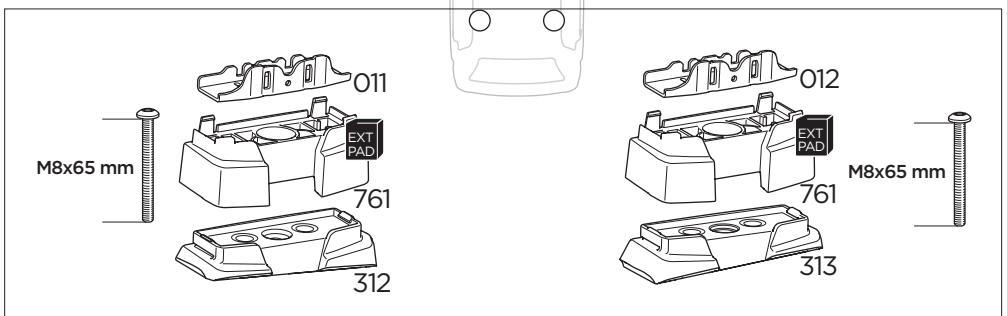

  80 km/h / 50 Mph

ISO 11154-E

187162

This kit is only for vehicles with fixpoint mounting.

Kit 187162

Kit 187162

**KIT** + **KIT** + **EXT PAD**  
 187162 187163 761

**This kit is only for vehicles with fixpoint mounting.**