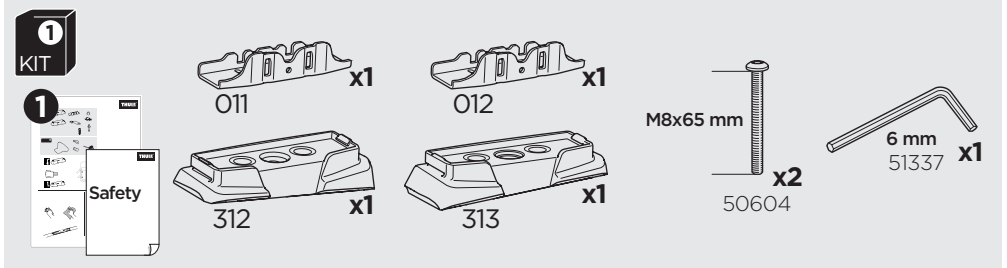

  80 km/h / 50 Mph

ISO 11154-E

187162

This kit is only for vehicles with fixpoint mounting.

Kit 187162

Kit 187162

**KIT** + **KIT** + **EXT PAD**  
 187162 187163 761

**This kit is only for vehicles with fixpoint mounting.**