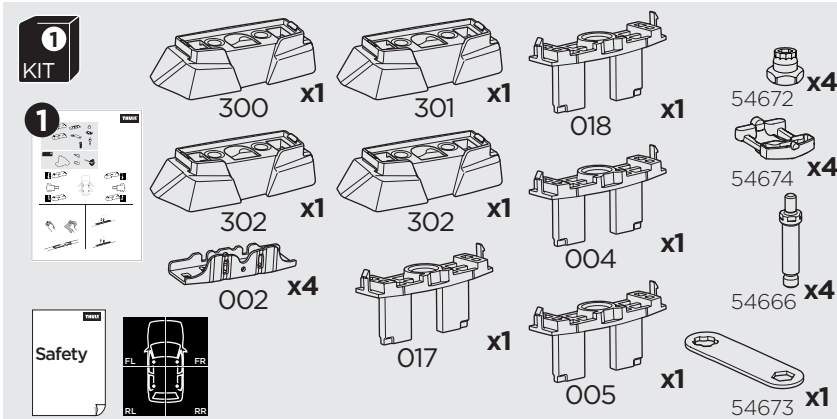

1

Kit 187154

MERCEDES R-Class (W251), 5-dr Estate, 06-15

ISO 11154-E

This kit is only for vehicles with fixpoint mounting.

3

4

5