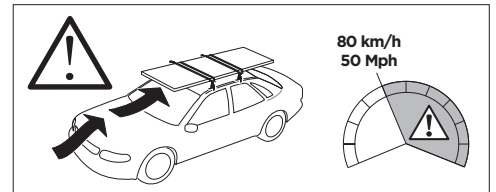

1

Kit 187154

MERCEDES R-Class (W251), 5-dr Estate, 06-15

ISO 11154-E

This kit is only for vehicles with fixpoint mounting.

3

4

5