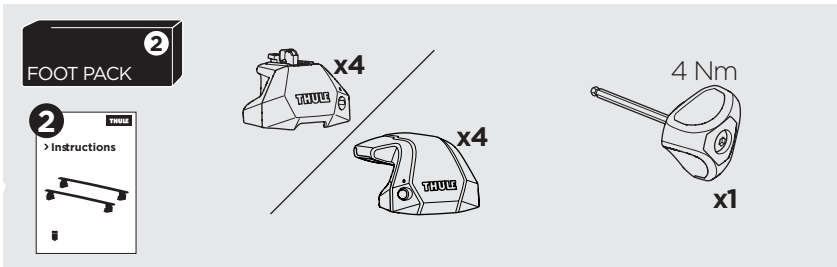

1

Kit 187154

MERCEDES R-Class (W251), 5-dr Estate, 06-15

ISO 11154-E

This kit is only for vehicles with fixpoint mounting.

3

4

5