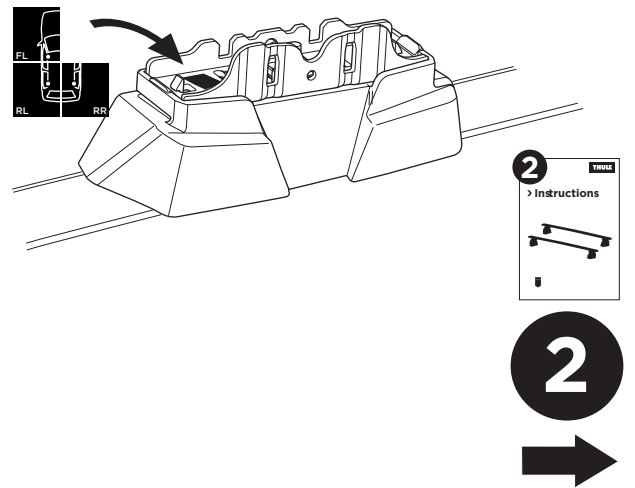

1

Kit 187154

MERCEDES R-Class (W251), 5-dr Estate, 06-15

ISO 11154-E

This kit is only for vehicles with fixpoint mounting.

3

4

5