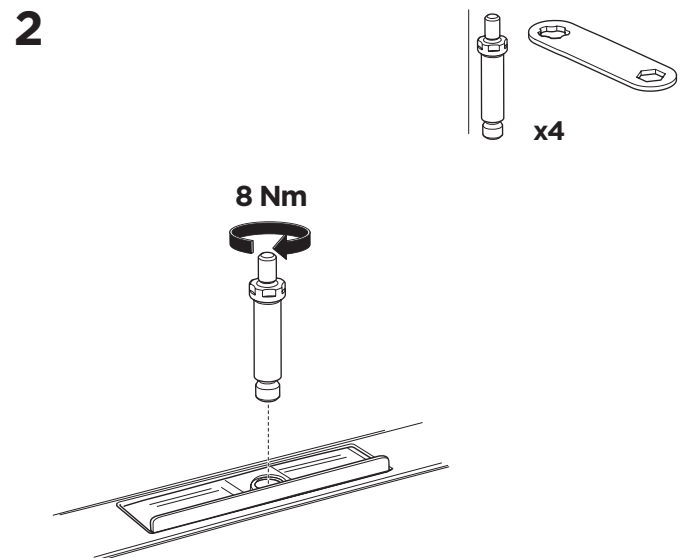

1

Kit 187154

MERCEDES R-Class (W251), 5-dr Estate, 06-15

ISO 11154-E

This kit is only for vehicles with fixpoint mounting.

3

4

5