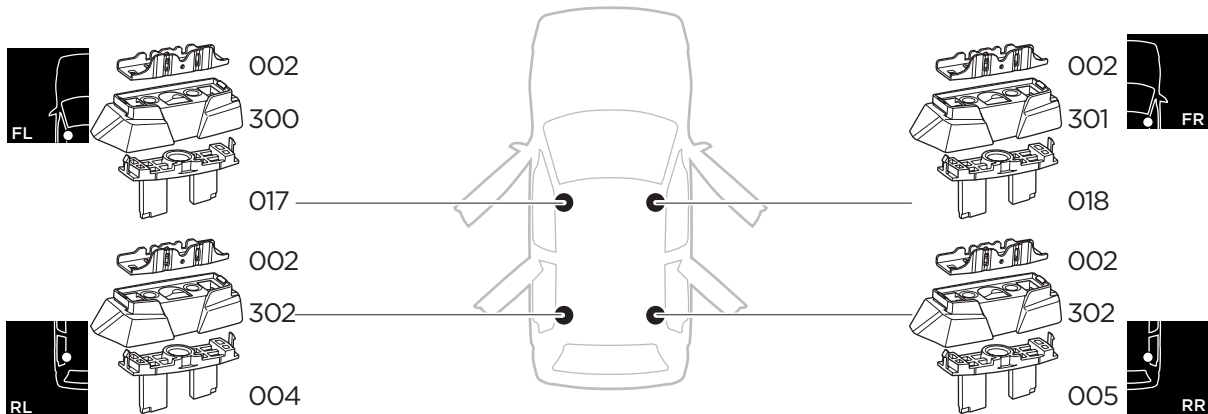

1

Kit 187154

MERCEDES R-Class (W251), 5-dr Estate, 06-15

ISO 11154-E

This kit is only for vehicles with fixpoint mounting.

3

4

5