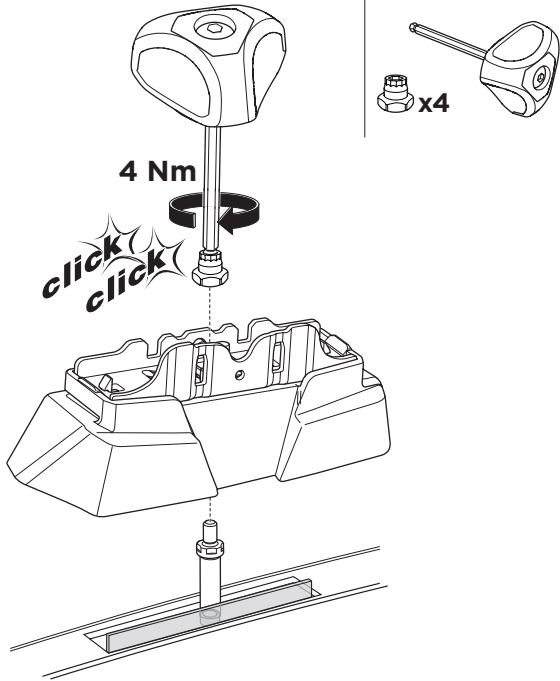

1

Kit 187154

MERCEDES R-Class (W251), 5-dr Estate, 06-15

ISO 11154-E

This kit is only for vehicles with fixpoint mounting.

3

4

5