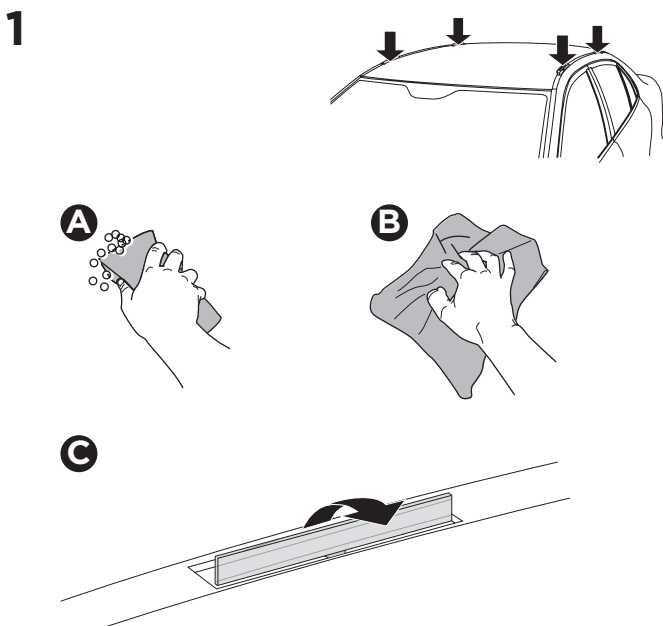

1

Kit 187154

MERCEDES R-Class (W251), 5-dr Estate, 06-15

ISO 11154-E

This kit is only for vehicles with fixpoint mounting.

3

4

5