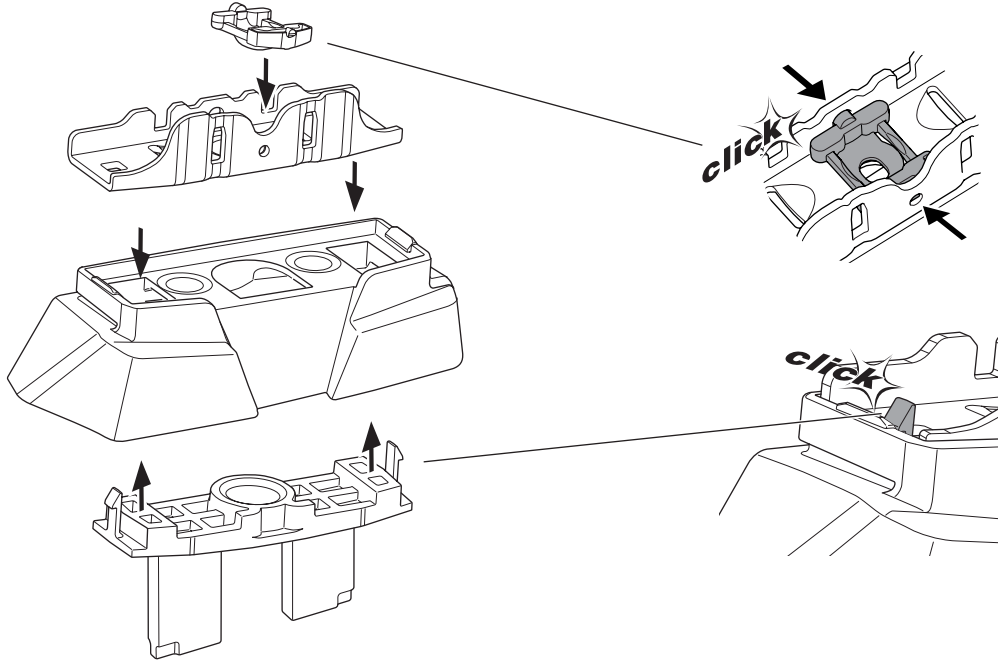

1

Kit 187154

MERCEDES R-Class (W251), 5-dr Estate, 06-15

ISO 11154-E

This kit is only for vehicles with fixpoint mounting.

3

4

5