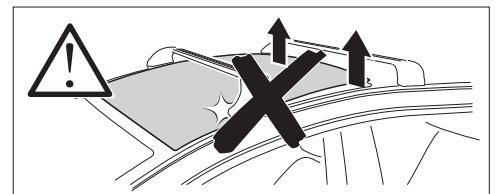

1

Kit 187154

MERCEDES R-Class (W251), 5-dr Estate, 06-15

ISO 11154-E

This kit is only for vehicles with fixpoint mounting.

3

4

5