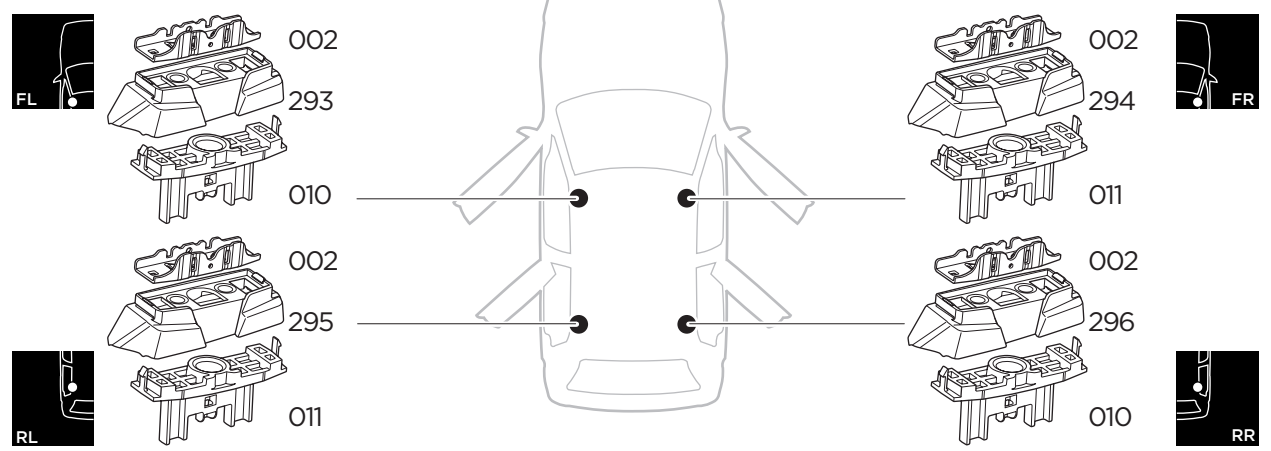

1

Kit 187126 MERCEDES CLA (C118), 4-dr Coupé, 19-

ISO 11154-E

This kit is only for vehicles with fixpoint mounting.

1 KIT

- x1 [Part 293]
- x1 [Part 294]
- x1 [Part 295]
- x1 [Part 296]
- x4 [Part 002]
- x2 [Part 010]
- x2 [Part 011]
- x4 [Part 54672]
- x4 [Part 54674]
- x4 [Part 54663]

1 [Thumbnail of kit contents]

Safety [Thumbnail of safety instructions]

+ 7 kg = Max: 75 kg / 15,4 lbs = 165 lbs

Max 130 km/h / 80 Mph

80 km/h / 50 Mph

2 FOOT PACK

- x4 [Foot pack]
- x4 [Foot pack]
- 4 Nm [Torque wrench]
- x1 [Torque wrench]

2 [Thumbnail of foot pack instructions]

1

A

B

C

2

A

B

C