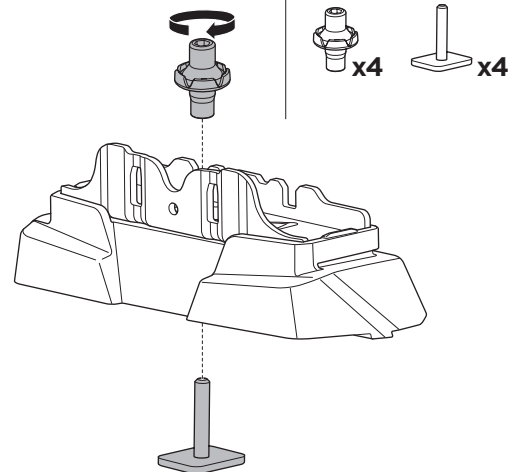

1

Kit 187062

MERCEDES Vito, 4-dr Van, 96-03, 04-14
 MERCEDES V-Class Marco Polo, 4-dr Bus, 14-

ISO 11154-E

This kit is only for vehicles with T-Profile.

1

2

3