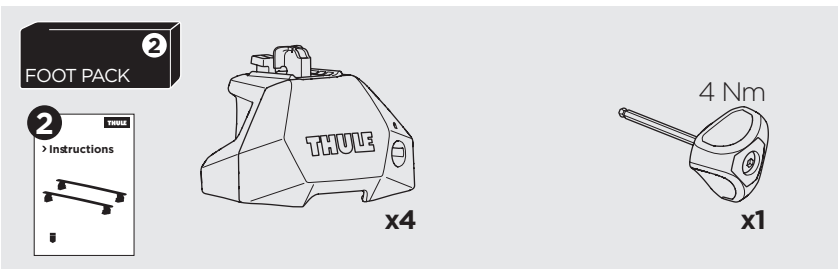

1

Kit 187062

MERCEDES Vito, 4-dr Van, 96-03, 04-14
 MERCEDES V-Class Marco Polo, 4-dr Bus, 14-

ISO 11154-E

This kit is only for vehicles with T-Profile.

1

2

3