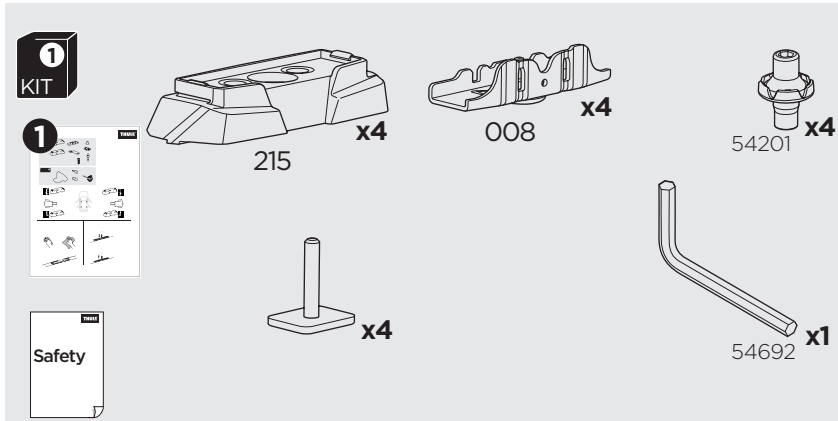

1

Kit 187062

MERCEDES Vito, 4-dr Van, 96-03, 04-14
 MERCEDES V-Class Marco Polo, 4-dr Bus, 14-

ISO 11154-E

This kit is only for vehicles with T-Profile.

1

2

3