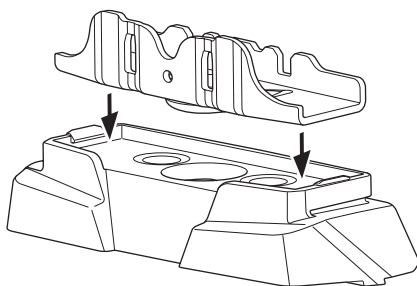

1

Kit 187062

MERCEDES Vito, 4-dr Van, 96-03, 04-14
 MERCEDES V-Class Marco Polo, 4-dr Bus, 14-

ISO 11154-E

This kit is only for vehicles with T-Profile.

1

2

3