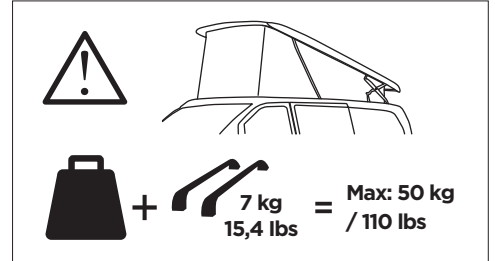

1

Kit 187062

MERCEDES Vito, 4-dr Van, 96-03, 04-14
 MERCEDES V-Class Marco Polo, 4-dr Bus, 14-

ISO 11154-E

This kit is only for vehicles with T-Profile.

1

2

3