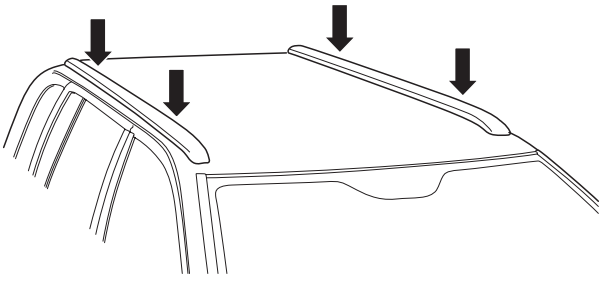

1

Kit 187062

MERCEDES Vito, 4-dr Van, 96-03, 04-14
 MERCEDES V-Class Marco Polo, 4-dr Bus, 14-

ISO 11154-E

This kit is only for vehicles with T-Profile.

1

2

3