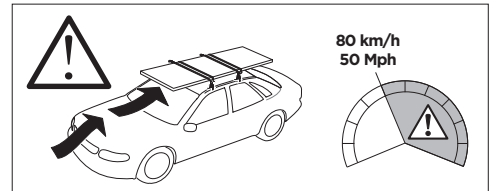

1

Kit 187062

MERCEDES Vito, 4-dr Van, 96-03, 04-14
 MERCEDES V-Class Marco Polo, 4-dr Bus, 14-

ISO 11154-E

This kit is only for vehicles with T-Profile.

1

2

3