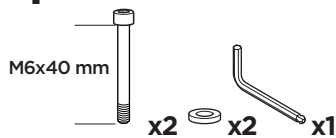

Kit 187010

This kit is only for vehicles with fixpoint mounting and without glass roof.

Kit 187010

i

2

Kit 187010

3

4

x2

5

M6x55 mm

8 Nm

x2

i

A

B