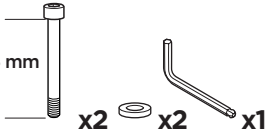

Kit 187010

This kit is only for vehicles with fixpoint mounting and without glass roof.

Kit 187010

i

2

Kit 187010

3

4

x2

5

M6x55 mm

8 Nm

x2

i

A

B