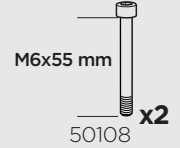

$14 \text{ kg} = \text{Max: } 150 \text{ kg}$
 $30,8 \text{ lbs} \quad / 330 \text{ lbs}$

Max 130 km/h
80 Mph

80 km/h
50 Mph

ISO 11154-E

THULE.COM

This kit is only for vehicles with fixpoint mounting and without glass roof.

x2

5

M6x55 mm

8 Nm

x2

i

A

B