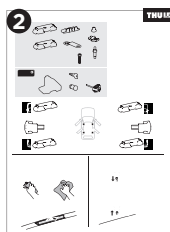

$14 \text{ kg} = \text{Max: } 150 \text{ kg}$
 $30,8 \text{ lbs} \quad / 330 \text{ lbs}$

Max 130 km/h
80 Mph

80 km/h
50 Mph

ISO 11154-E

THULE.COM

This kit is only for vehicles with fixpoint mounting and without glass roof.

Kit 187010

This kit is only for vehicles with fixpoint mounting and without glass roof.

Kit 187010

i

2

Kit 187010

3

4

x2

5

M6x55 mm

8 Nm

x2

i

A

B