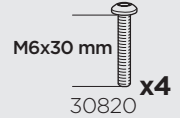

$14 \text{ kg} = \text{Max: } 150 \text{ kg}$
 $30,8 \text{ lbs} \quad / 330 \text{ lbs}$

Max 130 km/h
80 Mph

80 km/h
50 Mph

ISO 11154-E

THULE.COM

This kit is only for vehicles with fixpoint mounting and without glass roof.

x2

5

M6x55 mm

8 Nm

x2

i

A

B