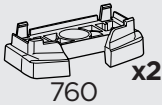

Kit 187010

This kit is only for vehicles with fixpoint mounting and without glass roof.

Kit 187010

i

2

Kit 187010

3

4

x2

5

M6x55 mm

8 Nm

x2

i

A

B