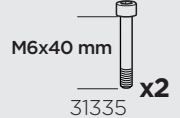

This kit is only for vehicles with fixpoint mounting and without glass roof.

Kit 187010