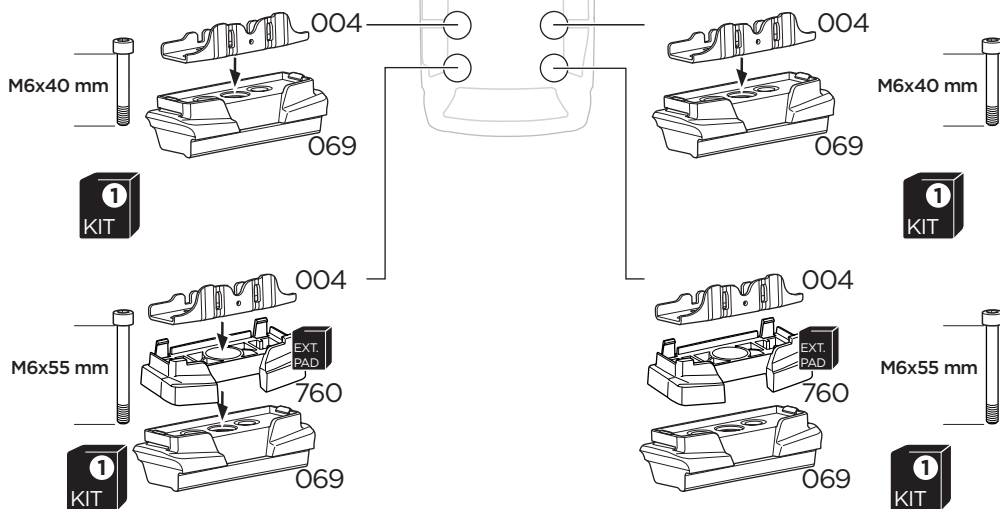

Kit 187010

This kit is only for vehicles with fixpoint mounting and without glass roof.

Kit 187010

i

2

Kit 187010

3

4

x2

5

M6x55 mm

8 Nm

x2

i

A

B