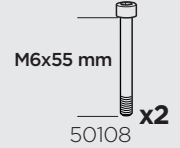

This kit is only for vehicles with fixpoint mounting and without glass roof.

Kit 187010