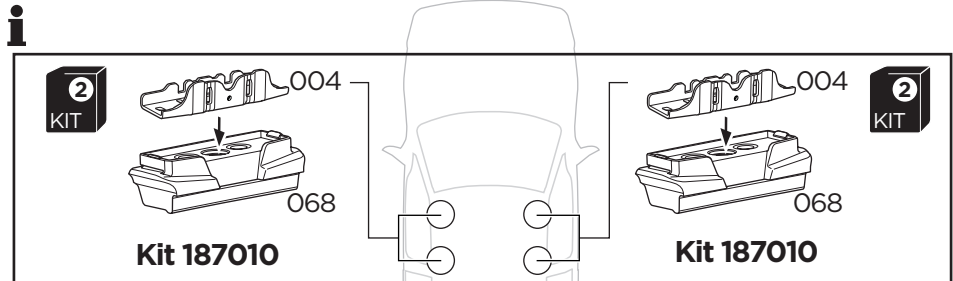

This kit is only for vehicles with fixpoint mounting and without glass roof.

Kit 187010