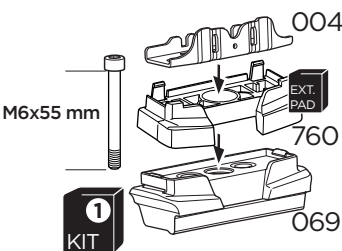

This kit is only for vehicles with fixpoint mounting and without glass roof.

Kit 187010