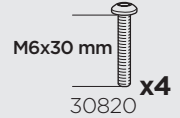

This kit is only for vehicles with fixpoint mounting and without glass roof.

Kit 187010