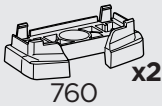

This kit is only for vehicles with fixpoint mounting and without glass roof.

Kit 187010