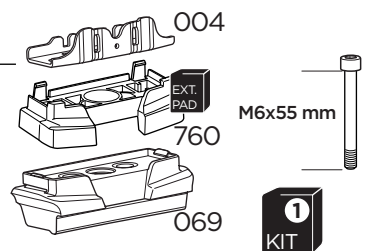

This kit is only for vehicles with fixpoint mounting and without glass roof.

Kit 187010