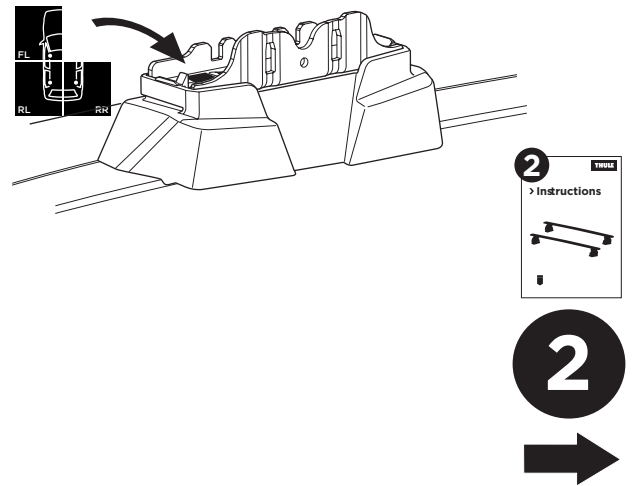

## Kit 187012

MERCEDES EQS, 5-dr Hatchback, 22-

ISO 11154-E

This kit is only for vehicles with fixpoint mounting.

3

4

5

i