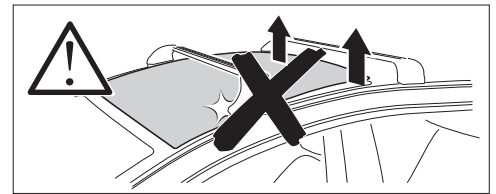

## Kit 187012

MERCEDES EQS, 5-dr Hatchback, 22-

ISO 11154-E

This kit is only for vehicles with fixpoint mounting.

3

4

5

i