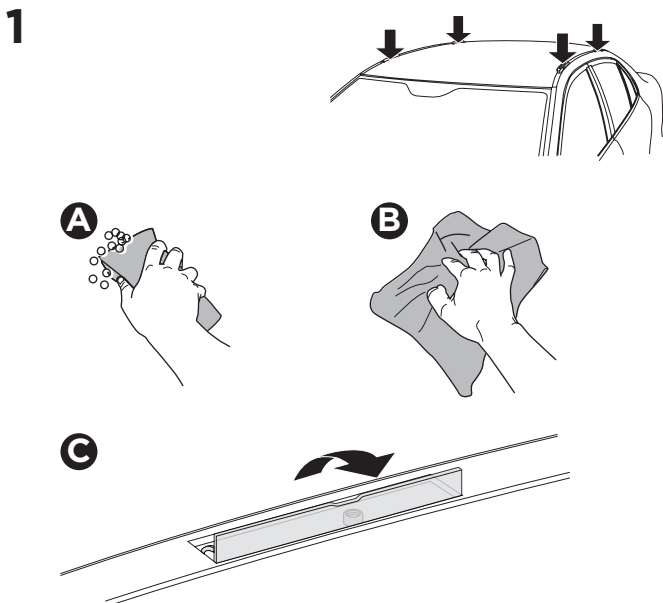

## Kit 187012

MERCEDES EQS, 5-dr Hatchback, 22-

ISO 11154-E

This kit is only for vehicles with fixpoint mounting.

3

4

5

i