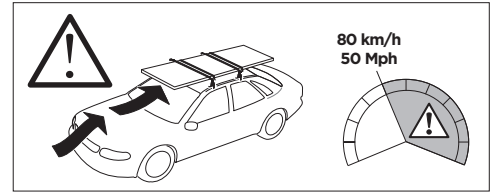

## Kit 187012

MERCEDES EQS, 5-dr Hatchback, 22-

ISO 11154-E

This kit is only for vehicles with fixpoint mounting.

3

4

5

i