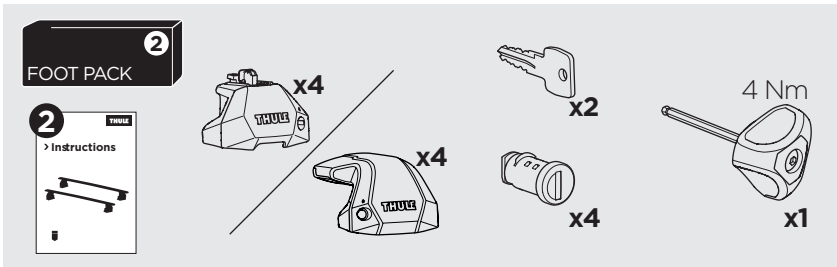

## Kit 187012

MERCEDES EQS, 5-dr Hatchback, 22-

ISO 11154-E

This kit is only for vehicles with fixpoint mounting.

3

4

5

i