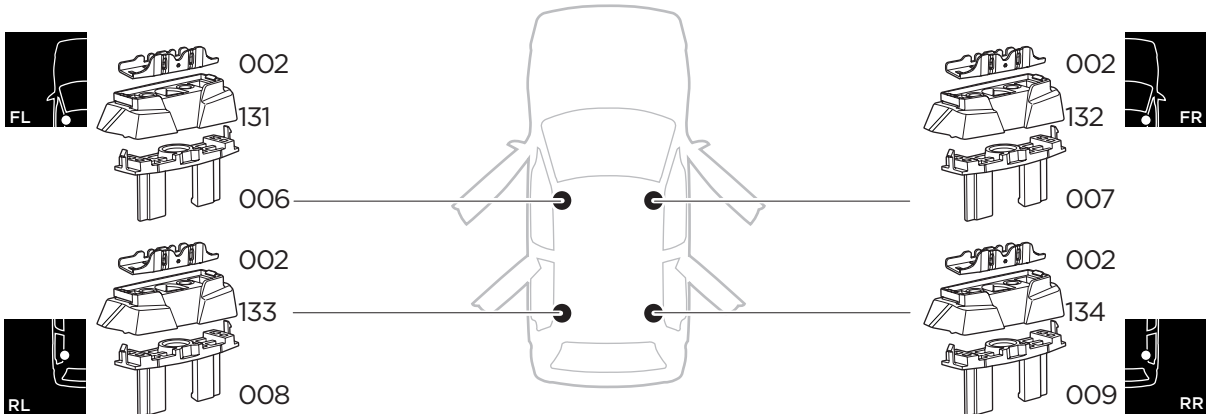

## Kit 187012

MERCEDES EQS, 5-dr Hatchback, 22-

ISO 11154-E

This kit is only for vehicles with fixpoint mounting.

3

4

5

i