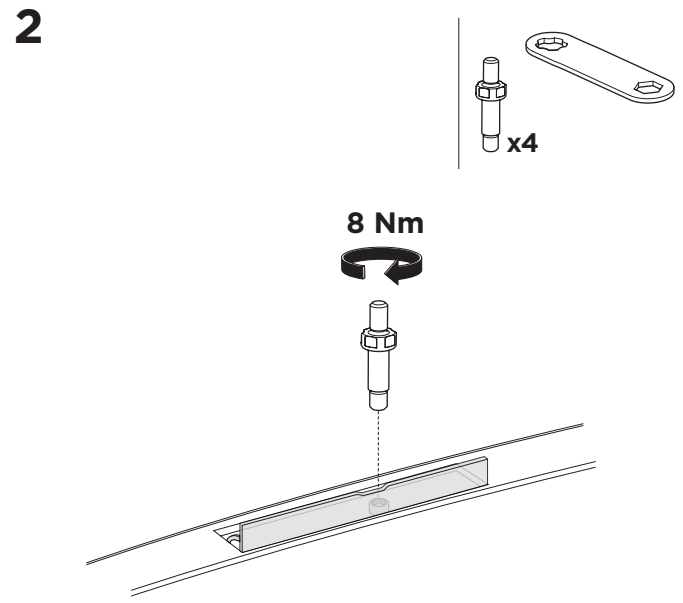

## Kit 187012

MERCEDES EQS, 5-dr Hatchback, 22-

ISO 11154-E

This kit is only for vehicles with fixpoint mounting.

3

4

5

i