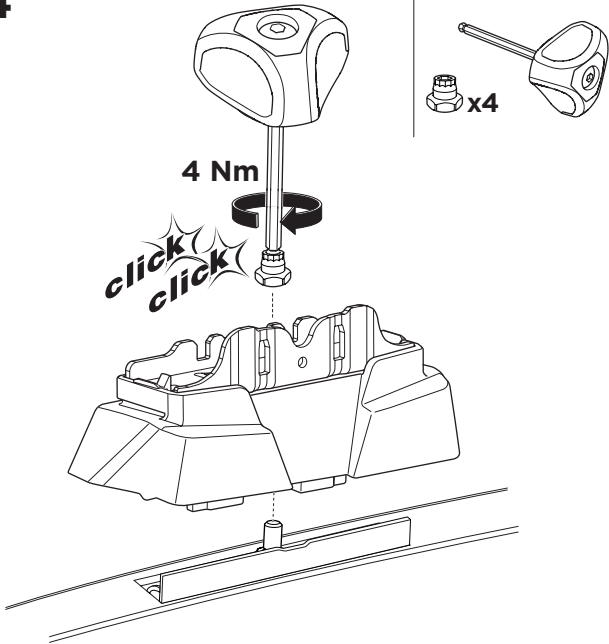

## Kit 187012

MERCEDES EQS, 5-dr Hatchback, 22-

ISO 11154-E

This kit is only for vehicles with fixpoint mounting.

3

4

5

i