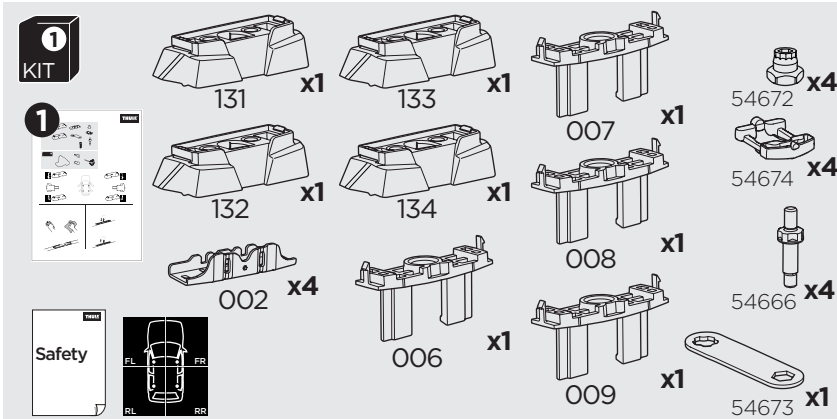

## Kit 187012

MERCEDES EQS, 5-dr Hatchback, 22-

ISO 11154-E

This kit is only for vehicles with fixpoint mounting.

3

4

5

i